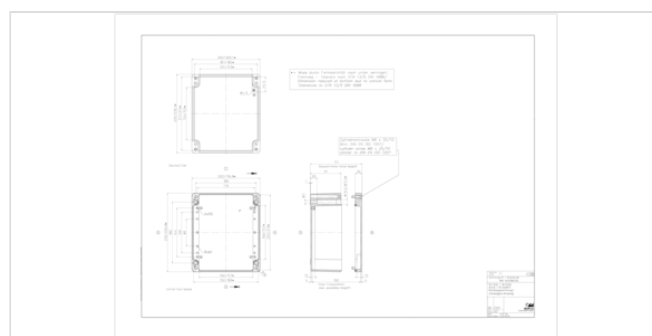

On the A 198, because of the wall-mounting drill holes inside the sealed lip, expert sealing of the wall-mounting is necessary to achieve protection class IP 66.

G = design with transparent lid (PC)

Dimensions

Dimensions

200 x 230 x 111 mm

Product drawing

Important!

To compensate for pressure when temperatures change and cause moisture in the enclosure, we recommend that you use a pressure compensation element.