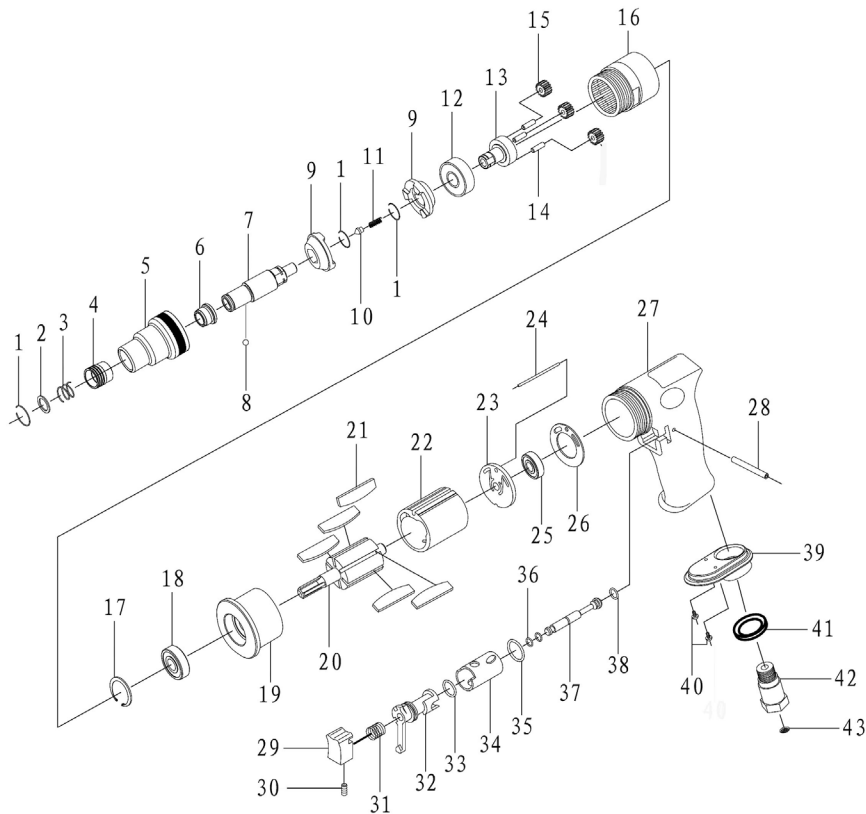

## Parts Information: Air Screwdriver Pistol Grip Model No: SA58.V2

Item	Part No.	Description
1	SA58.V2-01	RETAINING RING
2	SA58.V2-02	LOCKING RING
3	SA58.V2-03	SPRING
4	SA58.V2-04	BIT ADAPTOR
5	SA58.V2-05	FRONT HOUSING
6	SA58.V2-06	BUSHING
7	SA58.V2-07	DRIVING SHAFT
8	SB-2.5	STEEL BALL 2.5mm
9	SA58.V2-09	THRUST SPRING
10	SA58.V2-10	EJECTOR PIN
11	SA58.V2-11	CONICAL SPRING
12	B/6201-2RS	BEARING 6201-2RS
13	SA58.V2-13	WORK SPINDLE c/w PIN
14	SA58.V2-13	WORK SPINDLE c/w PIN
15	SA58.V2-15	IDLE GEAR
16	SA58.V2-16	CLAMP NUT
17	SA58.V2-17	ELASTIC COLLAR
18	SA58.V2-18	BEARING B/608Z
19	SA58.V2-19	FRONT PLATE
20	SA58.V2-20	ROTOR
21	SA58.V2-21	BLADE
22	SA58.V2-22	CYLINDER

Item	Part No.	Description
23	SA58.V2-23	END PLATE
24	SA58.V2-24	PIN M2 X 58
25	B/626Z	BEARING 626Z
26	SA58.V2-26	GASKET
27	SA58.V2-27	HOUSING
28	SA58.V2-28	PIN
29	SA58.V2-29	TRIGGER
30	GSM48.S	GRUB SCREW M4x8 (SINGLE)
31	SA58.V2-31	SPRING
32	SA58.V2-32	VALVE STEM
33	SA58.V2-33	O-RING
34	SA58.V2-34	REVERSE VALVE
35	SA58.V2-35	O-RING
36	SA58.V2-36	O-RING
37	SA58.V2-37	PIN
38	SA58.V2-38	O-RING
39	SA58.V2-39	MUFFLE COVER
40	SA58.V2-40	SCREW
41	SA58.V2-41	O-RING
42	SA58.V2-42	AIR INLET
43	SA58.V2-43	FILTER