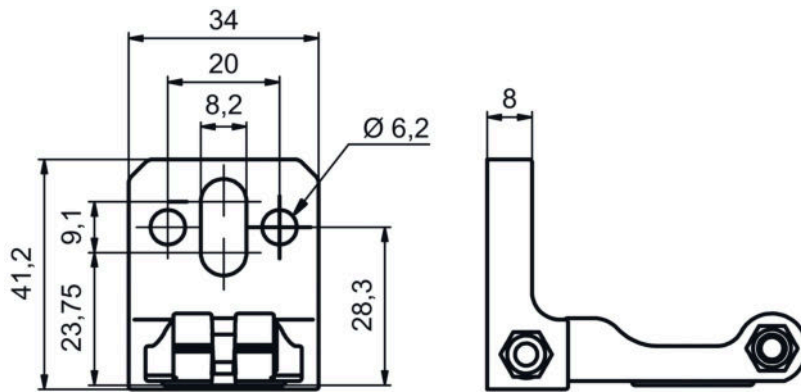

Part no.: 429395
BT-2HF-G
Mounting bracket set

Figure can vary

Contents

- Technical data
- Dimensioned drawings

Part no.: 429395 – BT-2HF-G – Mounting bracket set

Technical data

Basic data

Contains	2 cylinders for mounting on the light curtain 2x BT-HF swivel mount
Suitable for	MLC 500 MiddleGuest and Guest safety light curtains

Mechanical data

Type of fastening, at system	Through-hole mounting
Type of fastening, at device	Clampable
Type of mounting device	Turning, 360°
Mounting device material	Metal Plastic

Classification

Customs tariff number	76169990
eCl@ss 8.0	27279202
eCl@ss 9.0	27273701
ETIM 5.0	EC003015
ETIM 6.0	EC003015

Dimensioned drawings

All dimensions in millimeters

BT-HF swivel mount

Mounting variant