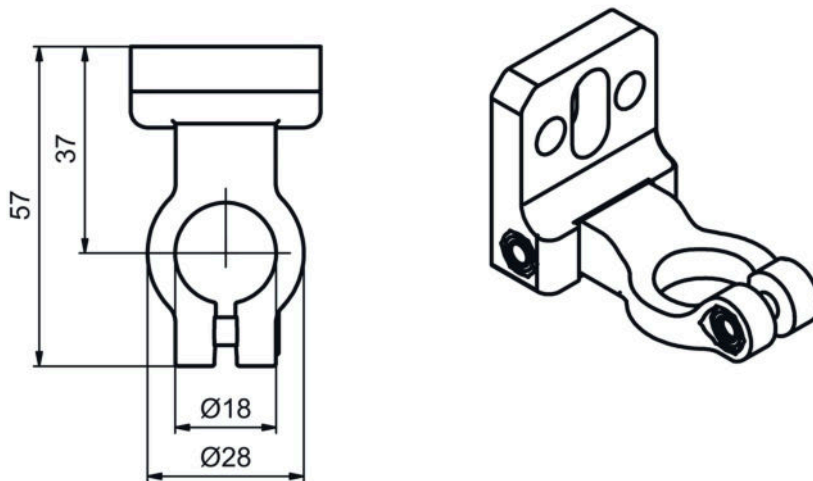

Part no.: 429395
BT-2HF-G
Mounting bracket set

Figure can vary

Contents

- Technical data
- Dimensioned drawings

Part no.: 429395 – BT-2HF-G – Mounting bracket set

Technical data

Basic data

Contains	2 cylinders for mounting on the light curtain 2x BT-HF swivel mount
Suitable for	MLC 500 MiddleGuest and Guest safety light curtains

Mechanical data

Type of fastening, at system	Through-hole mounting
Type of fastening, at device	Clampable
Type of mounting device	Turning, 360°
Mounting device material	Metal Plastic

Classification

Customs tariff number	76169990
eCl@ss 8.0	27279202
eCl@ss 9.0	27273701
ETIM 5.0	EC003015
ETIM 6.0	EC003015

Dimensioned drawings

All dimensions in millimeters

BT-HF swivel mount

Mounting variant