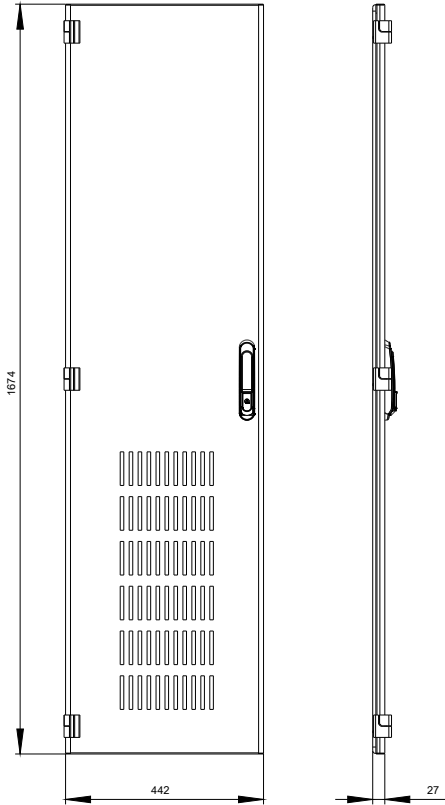

Information- and Downloadcenter (Catalogs, Brochures,...)

<http://www.siemens.com/lowvoltage/catalogs>

Industry Mall (Online ordering system)

<https://eb.automation.siemens.com/mall/en/WW/Catalog/Product/8MF18702UT151BA2>

Service&Support (Manuals, Certificates, Characteristics, FAQs,...)

<http://support.automation.siemens.com/WW/view/en/8MF18702UT151BA2/all>

Image database (product images, 2D dimension drawings, 3D models, device circuit diagrams, ...)

<http://www.automation.siemens.com/bilddb/cax_en.aspx?mfb=8MF18702UT151BA2>

CAX-Online-Generator

<http://www.siemens.com/cax>

Tender specifications

<http://ausschreibungstexte.siemens.com/tiplv>