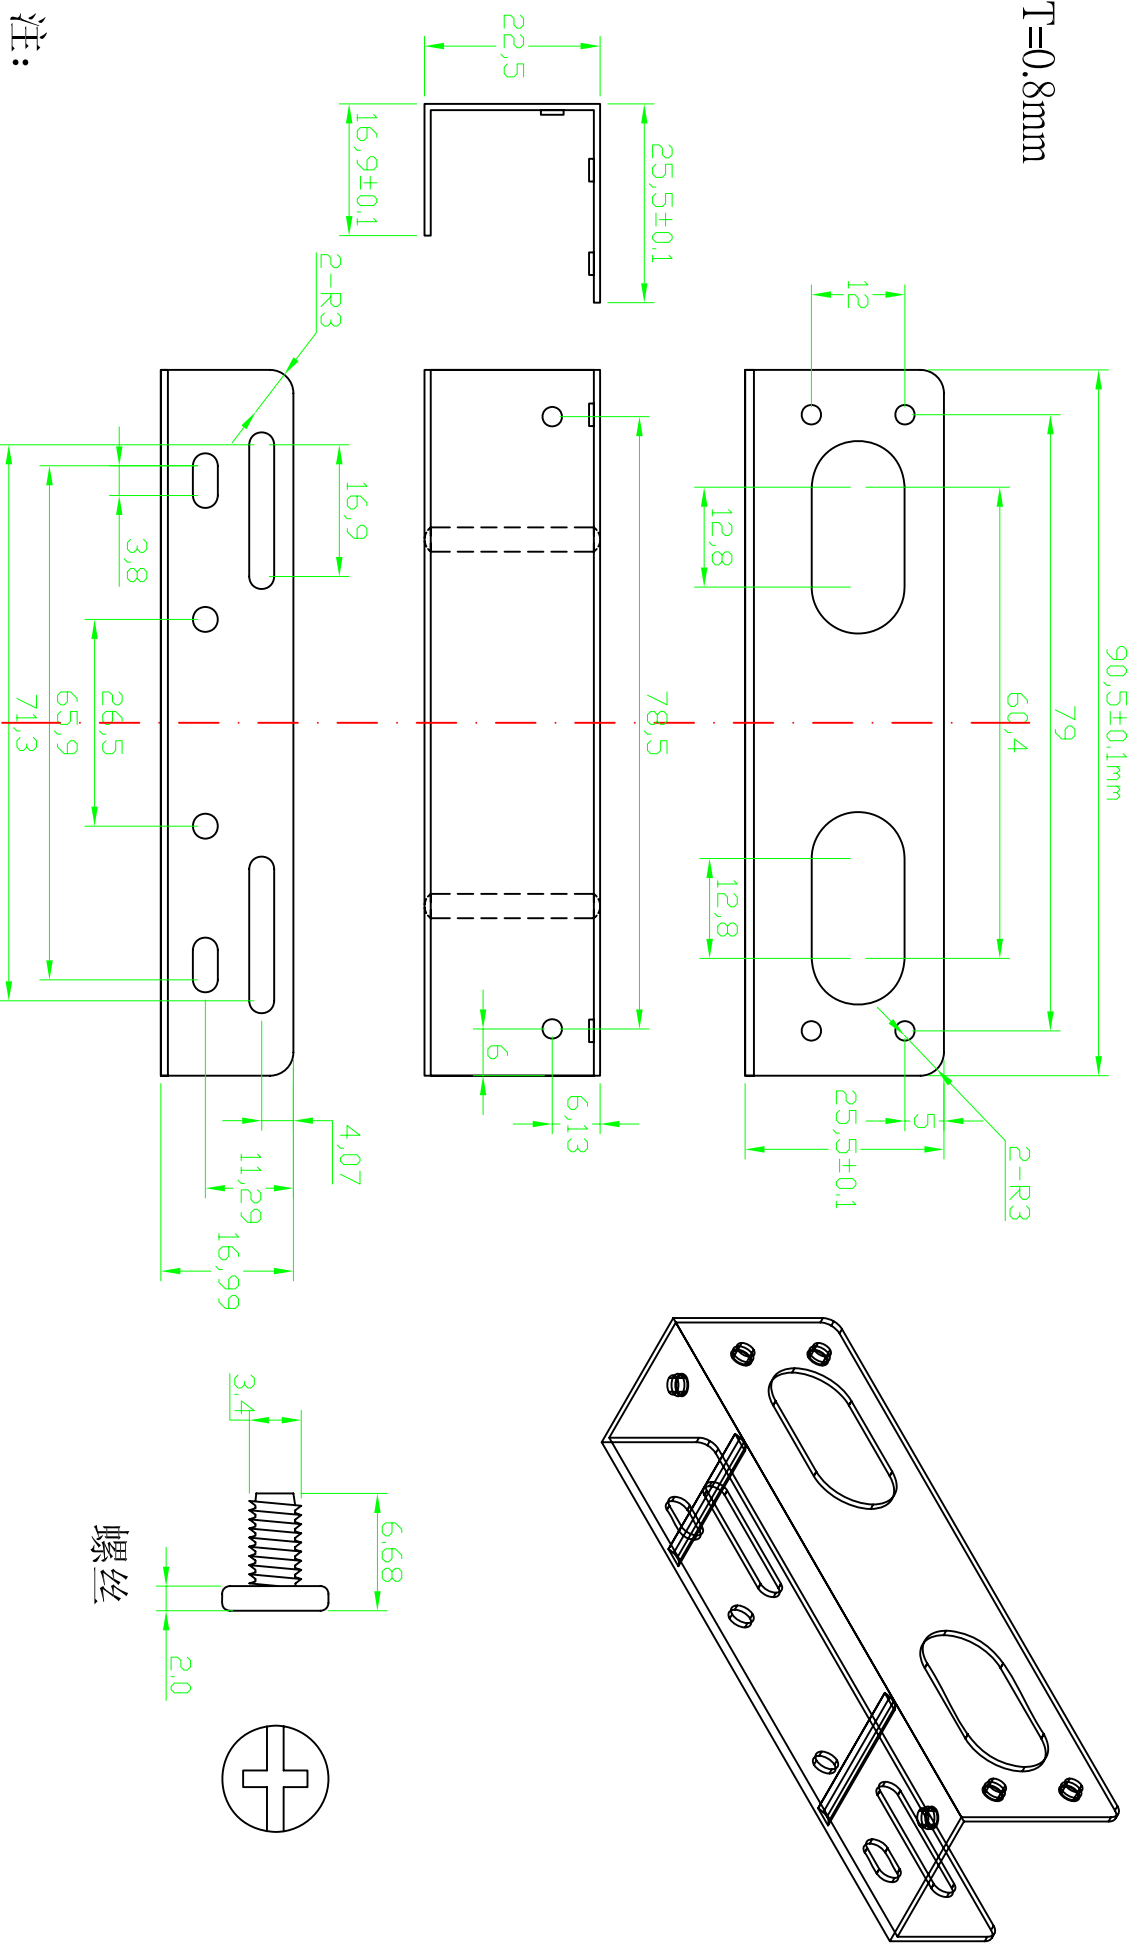

Datenblatt - Fiche technique - Data sheet

**16.01.3028**

Montageadapter, Bauform 3.5 / 5.25

Adaptateur de montage 3.5 vers 5.25

HDD Mounting Adapter, Type 3.5/5.25

T=0.8mm

注：  
1. 2PCS铁件+8PCS螺丝为一套。  
2. 铁件需要电镀。

Packing: 2PCS铁件+8PCS螺丝  
/PE BAG(85\*140\*0.06mm)

COMPANY	RLA	ITEM NO.	16.01.3028	NO	B5203	SCALE	NON
REVISION	DATE	DISCRIPTION	DRAWN BY	DESIGNED BY	APPROVAL BY	UNIT (mm)	
REV./A/0	2009.03.04	C10-2902009				DRAWING NO.	