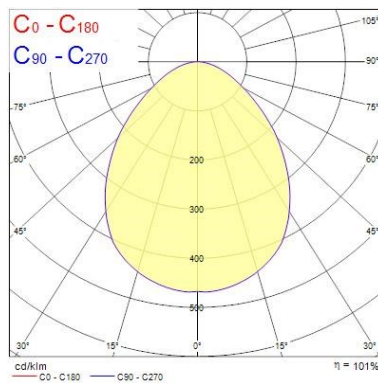

START Panel IP65 UGR19 600x600

START Panel IP65 UGR19 600x600 4400lm 840 WHT
0042691

Lifespan L80 B20 83000

Physical data

Housing colour	RAL 9003 - Signal white
IP rating	IP65
IK rating	IK03
Diffuser finish	Prismatic
Diffuser material	Other
Nominal Product Length (mm)	595
Nominal Product Width (mm)	595
Nominal Product Height (mm)	34
Weight (kg)	2.2

Packaging

Single packaging type	Carton
Product EAN number	5410288426914
Packaging single length / height (cm)	59.5
Packaging single width (cm)	59.5
Packaging single depth (cm)	3.43
DUN14 (outer)	15410288426911
Units per outer package	4
Packaging outer length / height (cm)	64.7
Packaging outer width (cm)	29.0
Packaging outer depth (cm)	70.0

Safety data

Optimal operating condition (°C)	-10-40

PHOTOMETRY

TECHNICAL DRAWINGS