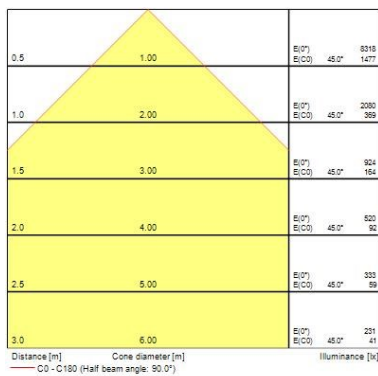

START Panel IP65 UGR19 600x600

START Panel IP65 UGR19 600x600 4400lm 840 WHT
0042691

Lifespan L80 B20 83000

Physical data

Housing colour	RAL 9003 - Signal white
IP rating	IP65
IK rating	IK03
Diffuser finish	Prismatic
Diffuser material	Other
Nominal Product Length (mm)	595
Nominal Product Width (mm)	595
Nominal Product Height (mm)	34
Weight (kg)	2.2

Packaging

Single packaging type	Carton
Product EAN number	5410288426914
Packaging single length / height (cm)	59.5
Packaging single width (cm)	59.5
Packaging single depth (cm)	3.43
DUN14 (outer)	15410288426911
Units per outer package	4
Packaging outer length / height (cm)	64.7
Packaging outer width (cm)	29.0
Packaging outer depth (cm)	70.0

Safety data

Optimal operating condition (°C)	-10-40

PHOTOMETRY

TECHNICAL DRAWINGS