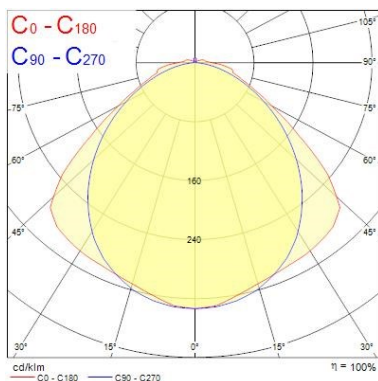

Start Waterproof LED G3 fixed output START Waterproof Twin 1200 IP65 4800lm 865 0067964

Lifespan L90 B20	53000
Lifespan L90 B10	50000

Physical data

Housing colour	Grey
IP rating	IP65
IK rating	IK08
Diffuser finish	Transparent
Diffuser material	PC Polycarbonate
Nominal Product Length (mm)	1278
Nominal Product Width (mm)	110
Nominal Product Height (mm)	78
Weight (kg)	1.82

Packaging

Single packaging type	Carton
Product EAN number	5410288679648
Packaging single length / height (cm)	137.2
Packaging single width (cm)	11.6
Packaging single depth (cm)	8.4
DUN14 (outer)	05410288679648
Units per outer package	1
Packaging outer length / height (cm)	137.2
Packaging outer width (cm)	11.6
Packaging outer depth (cm)	8.4

Safety data

Optimal operating condition (°C)	-20-40
Dry applications use only	No

PHOTOMETRY

Distance [m]	Cone diameter [m]	E₀ [lx]	E₁ (C90) [lx]	E₂ (C0) [lx]
0.5	1.20 1.46	6431	838	584
1.0	2.41 2.91	1608	210	146
1.5	3.61 4.37	715	93	66
2.0	4.82 5.82	401	62	47
2.5	6.02 7.28	257	34	27
3.0	7.23 8.73	179	23	16

Distance [m]   Cone diameter [m]   Illuminance [lx]

— C0 - C180 (Half beam angle: 111.0°)
— C90 - C270 (Half beam angle: 100.6°)

TECHNICAL DRAWINGS