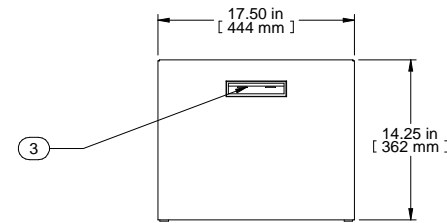

SECTION A-A

TOP VIEW

ISOMETRIC

L.S. VIEW

FRONT VIEW

R.S. VIEW

BOTTOM VIEW

Item Number	Title	Quantity
1	RCBS - BOTTOM	1
2	RCBS - TOP & SIDES	1
3	BLACK PLASTIC HANDLE	2
4	PLUG BUMPER	4

PART NUMBERS	
RCBS1901217BK1	PAINTED BLACK TEXTURED
RCBS1901217CG1	PAINTED CONT. GRAY TEXTURED
RCBS1901217LG1	PAINTED RAL7035 TEXTURED

NOTES
 Shipped with a starter pack of 10-32 clip nuts and matching quantity 1421ABK black screws.

Français
 Pour tous les détails sur nos produits, svp veuillez consulter notre site www.hammondmfg.com
 Data subject to change without notice. Isometric drawing not to scale.
 Les données sont sujettes à changement sans préavis.