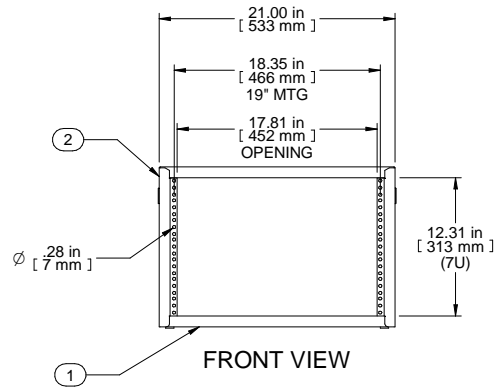

SECTION A-A

TOP VIEW

ISOMETRIC

L.S. VIEW

FRONT VIEW

R.S. VIEW

BOTTOM VIEW

Item Number	Title	Quantity
1	RCBS - BOTTOM	1
2	RCBS - TOP & SIDES	1
3	BLACK PLASTIC HANDLE	2
4	PLUG BUMPER	4

PART NUMBERS	
RCBS1901217BK1	PAINTED BLACK TEXTURED
RCBS1901217CG1	PAINTED CONT. GRAY TEXTURED
RCBS1901217LG1	PAINTED RAL7035 TEXTURED

NOTES
 Shipped with a starter pack of 10-32 clip nuts and matching quantity 1421ABK black screws.