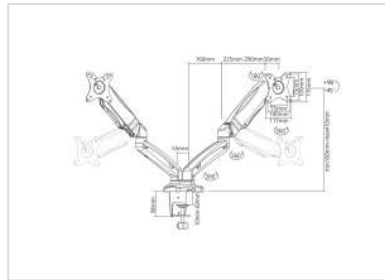

VALUE Dual LCD Monitor Stand Pneumatic, Desk Clamp, Pivot, black, 2 Joints

Product No.	17.99.1163
Manufacturer	VALUE
Manufacturer No.	17.99.1163
EAN (single piece)	7630049610354

LCD monitor arm with gas spring for easy and reliable adjustment of two monitors weighing up to 6.5kg each and VESA 75/100!

- Made of high quality aluminum alloy
- Meets VESA 75 (75x75 mm) or VESA 100 (100x100 mm)
- Special feature: Pivot function - screen is 90 degrees rotatable
- Small desktop mount saves space
- A clever cable management is built into the rear arm

Specifications:

- Arm extension: ~ 450 mm
- Lift: 160 ~ 410 mm
- Monitor pivot: 180°
- Rotation: 360° (arm & display)
- Loading capacity: max. 2x 6.5 kg

Technical specifications

Manufacturer	VALUE
Product group	LCD-Monitor arms
Product type	Monitor Arms, Desk Clamp
Colour	black
Load capacity	2x 6.5 kg

Quantity of pivots	6
Fixing	Desk clamp
Maximal arm length	450 mm
Adjustments	Gas spring
VESA 75 x 75 mm	Yes
VESA 100 x 100 mm	Yes
Technical particularity	Pivot functionality