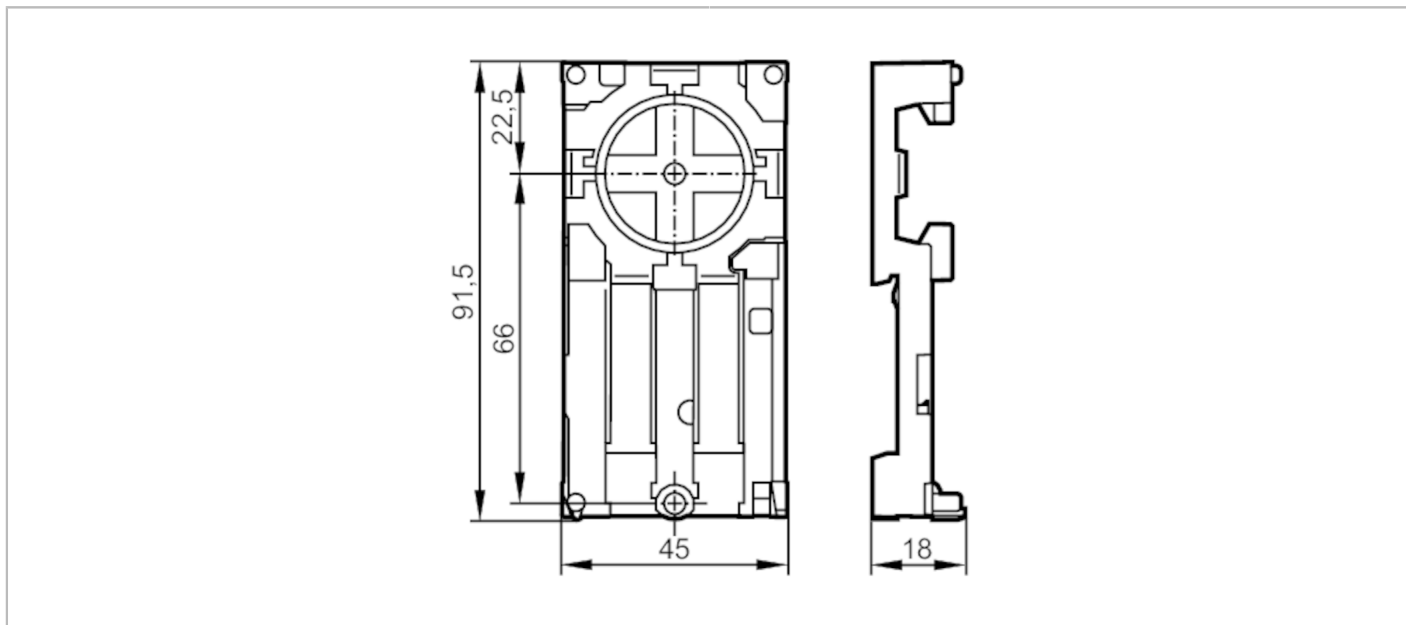

E75000

Lower part for AS-Interface module

Lower part 10 pcs.

Operating conditions		
Ambient temperature	[°C]	-20...70
Mechanical data		
Weight	[g]	330.5
Dimensions	[mm]	91.5 x 18 x 45
Materials		plastics
Remarks		
Pack quantity		10 pcs.