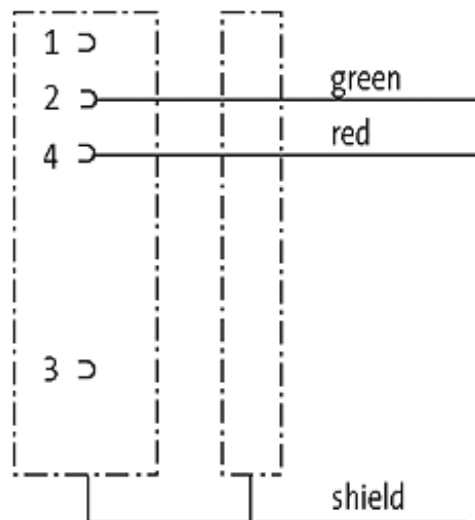

M12 FEMALE 0° B CODED SHIELDED WIREABLE SCREW TERM.2 POLE max. 0.75mm² 6-8mm PROFIBUS

M12

Female straight

Field wireable (screw terminals)

B-coded, 2-pole, shielded

[Link to Product](#)**Illustration**

Female

Product may differ from Image

Form

14025

Technical Data

Operating voltage	max. 125 V AC/DC
Operating current per contact	max. 4 A
Connection cross section	max. 0.75 mm ²
Sealing range (cable diameter)	6...8 mm
Housing	CuZn, nickel plated
Protection	IP67 inserted and tightened (EN 60529)