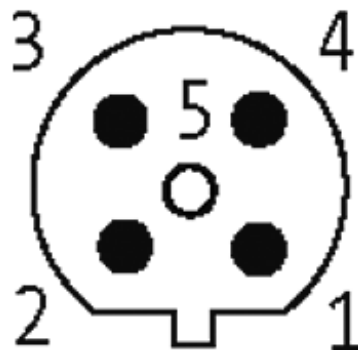

M12 FEMALE 0° B CODED SHIELDED WIREABLE SCREW TERM.2 POLE max. 0.75mm² 6-8mm PROFIBUS

M12

Female straight

Field wireable (screw terminals)

B-coded, 2-pole, shielded

[Link to Product](#)**Illustration**

Female

Product may differ from Image

Form

14025

Technical Data

Operating voltage	max. 125 V AC/DC
Operating current per contact	max. 4 A
Connection cross section	max. 0.75 mm ²
Sealing range (cable diameter)	6...8 mm
Housing	CuZn, nickel plated
Protection	IP67 inserted and tightened (EN 60529)

General data

Temperature range	-25...+85 °C
-------------------	--------------

Commercial data

country of origin	DE
customs tariff number	85369010
minimum order quantity	1