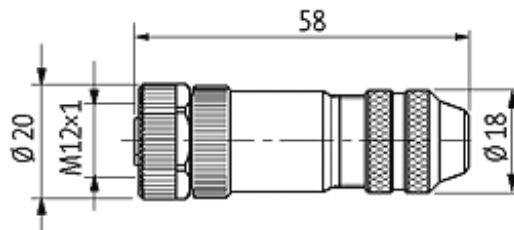

M12 FEMALE 0° B CODED SHIELDED WIREABLE SCREW TERM.2 POLE max. 0.75mm² 6-8mm PROFIBUS

M12

Female straight

Field wireable (screw terminals)

B-coded, 2-pole, shielded

[Link to Product](#)**Illustration**

Female

Product may differ from Image

Form

14025

Technical Data

Operating voltage	max. 125 V AC/DC
Operating current per contact	max. 4 A
Connection cross section	max. 0.75 mm ²
Sealing range (cable diameter)	6...8 mm
Housing	CuZn, nickel plated
Protection	IP67 inserted and tightened (EN 60529)

General data

Temperature range	-25...+85 °C
-------------------	--------------

Commercial data

country of origin	DE
customs tariff number	85369010
minimum order quantity	1