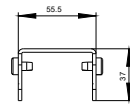

last modified:

11.03.2015