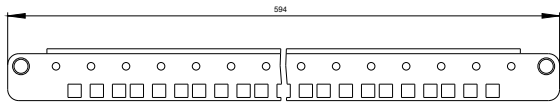

last modified:

11.03.2015