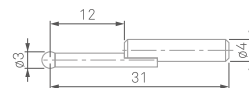

Ball probes

Probe insert Ø 5 mm	00760197	Carbide ball tip
Probe insert Ø 5 mm	00760200	Carbide ball tip, in conjunction with probe holder 00760198
Probe insert Ø 3 mm	00760201	Carbide ball tip, in conjunction with probe holder 00760198
Probe insert Ø 0,9 mm	00760180	Steel tip, hardened, M3 thread
Probe insert Ø 1,9 mm	00760181	Steel tip, hardened, M3 thread
Probe insert Ø 2,9 mm	00760182	Steel tip, hardened, M3 thread
Probe insert Ø 1 mm	01860201	Carbide ball tip, M1,4 thread
Probe insert Ø 2 mm	01860202	Carbide ball tip, M1,4 thread
Probe insert Ø 3 mm	01860203	Carbide ball tip, M1,4 thread
Probe insert Ø 1 mm	01860211	Carbide ball tip, M1,4 thread
Probe insert Ø 2 mm	01860212	Carbide ball tip, M1,4 thread
Probe insert Ø 3 mm	01860213	Carbide ball tip, M1,4 thread
Probe insert Ø 1 mm	03560051	Carbide ball tip, M2,5 thread
Probe insert Ø 2 mm	03560052	Carbide ball tip, M2,5 thread
Probe insert Ø 3 mm	03560053	Carbide ball tip, M2,5 thread
Probe insert Ø 4 mm	03560054	Carbide ball tip, M2,5 thread
Probe insert Ø 5 mm	03560055	Carbide ball tip, M2,5 thread
Probe insert Ø 6 mm	03560056	Carbide ball tip, M2,5 thread
Probe insert Ø 7 mm	03560057	Carbide ball tip, M2,5 thread
Probe insert Ø 8 mm	03560058	Carbide ball tip, M2,5 thread

Other ball probes are also available. Please refer to the general catalogue or contact your local dealer.

00760201