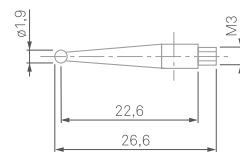

Ball probes

Probe insert Ø 5 mm	00760197	Carbide ball tip
Probe insert Ø 5 mm	00760200	Carbide ball tip, in conjunction with probe holder 00760198
Probe insert Ø 3 mm	00760201	Carbide ball tip, in conjunction with probe holder 00760198
Probe insert Ø 0,9 mm	00760180	Steel tip, hardened, M3 thread
Probe insert Ø 1,9 mm	00760181	Steel tip, hardened, M3 thread
Probe insert Ø 2,9 mm	00760182	Steel tip, hardened, M3 thread
Probe insert Ø 1 mm	01860201	Carbide ball tip, M1,4 thread
Probe insert Ø 2 mm	01860202	Carbide ball tip, M1,4 thread
Probe insert Ø 3 mm	01860203	Carbide ball tip, M1,4 thread
Probe insert Ø 1 mm	01860211	Carbide ball tip, M1,4 thread
Probe insert Ø 2 mm	01860212	Carbide ball tip, M1,4 thread
Probe insert Ø 3 mm	01860213	Carbide ball tip, M1,4 thread
Probe insert Ø 1 mm	03560051	Carbide ball tip, M2,5 thread
Probe insert Ø 2 mm	03560052	Carbide ball tip, M2,5 thread
Probe insert Ø 3 mm	03560053	Carbide ball tip, M2,5 thread
Probe insert Ø 4 mm	03560054	Carbide ball tip, M2,5 thread
Probe insert Ø 5 mm	03560055	Carbide ball tip, M2,5 thread
Probe insert Ø 6 mm	03560056	Carbide ball tip, M2,5 thread
Probe insert Ø 7 mm	03560057	Carbide ball tip, M2,5 thread
Probe insert Ø 8 mm	03560058	Carbide ball tip, M2,5 thread

Other ball probes are also available. Please refer to the general catalogue or contact your local dealer.

00760181