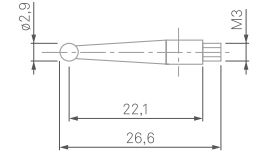

Ball probes

Probe insert Ø 5 mm	00760197	Carbide ball tip
Probe insert Ø 5 mm	00760200	Carbide ball tip, in conjunction with probe holder 00760198
Probe insert Ø 3 mm	00760201	Carbide ball tip, in conjunction with probe holder 00760198
Probe insert Ø 0,9 mm	00760180	Steel tip, hardened, M3 thread
Probe insert Ø 1,9 mm	00760181	Steel tip, hardened, M3 thread
Probe insert Ø 2,9 mm	00760182	Steel tip, hardened, M3 thread
Probe insert Ø 1 mm	01860201	Carbide ball tip, M1,4 thread
Probe insert Ø 2 mm	01860202	Carbide ball tip, M1,4 thread
Probe insert Ø 3 mm	01860203	Carbide ball tip, M1,4 thread
Probe insert Ø 1 mm	01860211	Carbide ball tip, M1,4 thread
Probe insert Ø 2 mm	01860212	Carbide ball tip, M1,4 thread
Probe insert Ø 3 mm	01860213	Carbide ball tip, M1,4 thread
Probe insert Ø 1 mm	03560051	Carbide ball tip, M2,5 thread
Probe insert Ø 2 mm	03560052	Carbide ball tip, M2,5 thread
Probe insert Ø 3 mm	03560053	Carbide ball tip, M2,5 thread
Probe insert Ø 4 mm	03560054	Carbide ball tip, M2,5 thread
Probe insert Ø 5 mm	03560055	Carbide ball tip, M2,5 thread
Probe insert Ø 6 mm	03560056	Carbide ball tip, M2,5 thread
Probe insert Ø 7 mm	03560057	Carbide ball tip, M2,5 thread
Probe insert Ø 8 mm	03560058	Carbide ball tip, M2,5 thread

Other ball probes are also available. Please refer to the general catalogue or contact your local dealer.

00760182