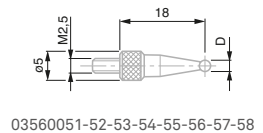

Ball probes

Probe insert Ø 5 mm	00760197	Carbide ball tip
Probe insert Ø 5 mm	00760200	Carbide ball tip, in conjunction with probe holder 00760198
Probe insert Ø 3 mm	00760201	Carbide ball tip, in conjunction with probe holder 00760198
Probe insert Ø 0,9 mm	00760180	Steel tip, hardened, M3 thread
Probe insert Ø 1,9 mm	00760181	Steel tip, hardened, M3 thread
Probe insert Ø 2,9 mm	00760182	Steel tip, hardened, M3 thread
Probe insert Ø 1 mm	01860201	Carbide ball tip, M1,4 thread
Probe insert Ø 2 mm	01860202	Carbide ball tip, M1,4 thread
Probe insert Ø 3 mm	01860203	Carbide ball tip, M1,4 thread
Probe insert Ø 1 mm	01860211	Carbide ball tip, M1,4 thread
Probe insert Ø 2 mm	01860212	Carbide ball tip, M1,4 thread
Probe insert Ø 3 mm	01860213	Carbide ball tip, M1,4 thread
Probe insert Ø 1 mm	03560051	Carbide ball tip, M2,5 thread
Probe insert Ø 2 mm	03560052	Carbide ball tip, M2,5 thread
Probe insert Ø 3 mm	03560053	Carbide ball tip, M2,5 thread
Probe insert Ø 4 mm	03560054	Carbide ball tip, M2,5 thread
Probe insert Ø 5 mm	03560055	Carbide ball tip, M2,5 thread
Probe insert Ø 6 mm	03560056	Carbide ball tip, M2,5 thread
Probe insert Ø 7 mm	03560057	Carbide ball tip, M2,5 thread
Probe insert Ø 8 mm	03560058	Carbide ball tip, M2,5 thread

Other ball probes are also available. Please refer to the general catalogue or contact your local dealer.