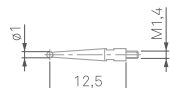

Ball probes

Probe insert Ø 5 mm	00760197	Carbide ball tip
Probe insert Ø 5 mm	00760200	Carbide ball tip, in conjunction with probe holder 00760198
Probe insert Ø 3 mm	00760201	Carbide ball tip, in conjunction with probe holder 00760198
Probe insert Ø 0,9 mm	00760180	Steel tip, hardened, M3 thread
Probe insert Ø 1,9 mm	00760181	Steel tip, hardened, M3 thread
Probe insert Ø 2,9 mm	00760182	Steel tip, hardened, M3 thread
Probe insert Ø 1 mm	01860201	Carbide ball tip, M1,4 thread
Probe insert Ø 2 mm	01860202	Carbide ball tip, M1,4 thread
Probe insert Ø 3 mm	01860203	Carbide ball tip, M1,4 thread
Probe insert Ø 1 mm	01860211	Carbide ball tip, M1,4 thread
Probe insert Ø 2 mm	01860212	Carbide ball tip, M1,4 thread
Probe insert Ø 3 mm	01860213	Carbide ball tip, M1,4 thread
Probe insert Ø 1 mm	03560051	Carbide ball tip, M2,5 thread
Probe insert Ø 2 mm	03560052	Carbide ball tip, M2,5 thread
Probe insert Ø 3 mm	03560053	Carbide ball tip, M2,5 thread
Probe insert Ø 4 mm	03560054	Carbide ball tip, M2,5 thread
Probe insert Ø 5 mm	03560055	Carbide ball tip, M2,5 thread
Probe insert Ø 6 mm	03560056	Carbide ball tip, M2,5 thread
Probe insert Ø 7 mm	03560057	Carbide ball tip, M2,5 thread
Probe insert Ø 8 mm	03560058	Carbide ball tip, M2,5 thread

Other ball probes are also available. Please refer to the general catalogue or contact your local dealer.

01860201