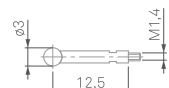

Ball probes

Probe insert Ø 5 mm	00760197	Carbide ball tip
Probe insert Ø 5 mm	00760200	Carbide ball tip, in conjunction with probe holder 00760198
Probe insert Ø 3 mm	00760201	Carbide ball tip, in conjunction with probe holder 00760198
Probe insert Ø 0,9 mm	00760180	Steel tip, hardened, M3 thread
Probe insert Ø 1,9 mm	00760181	Steel tip, hardened, M3 thread
Probe insert Ø 2,9 mm	00760182	Steel tip, hardened, M3 thread
Probe insert Ø 1 mm	01860201	Carbide ball tip, M1,4 thread
Probe insert Ø 2 mm	01860202	Carbide ball tip, M1,4 thread
Probe insert Ø 3 mm	01860203	Carbide ball tip, M1,4 thread
Probe insert Ø 1 mm	01860211	Carbide ball tip, M1,4 thread
Probe insert Ø 2 mm	01860212	Carbide ball tip, M1,4 thread
Probe insert Ø 3 mm	01860213	Carbide ball tip, M1,4 thread
Probe insert Ø 1 mm	03560051	Carbide ball tip, M2,5 thread
Probe insert Ø 2 mm	03560052	Carbide ball tip, M2,5 thread
Probe insert Ø 3 mm	03560053	Carbide ball tip, M2,5 thread
Probe insert Ø 4 mm	03560054	Carbide ball tip, M2,5 thread
Probe insert Ø 5 mm	03560055	Carbide ball tip, M2,5 thread
Probe insert Ø 6 mm	03560056	Carbide ball tip, M2,5 thread
Probe insert Ø 7 mm	03560057	Carbide ball tip, M2,5 thread
Probe insert Ø 8 mm	03560058	Carbide ball tip, M2,5 thread

Other ball probes are also available. Please refer to the general catalogue or contact your local dealer.

01860203