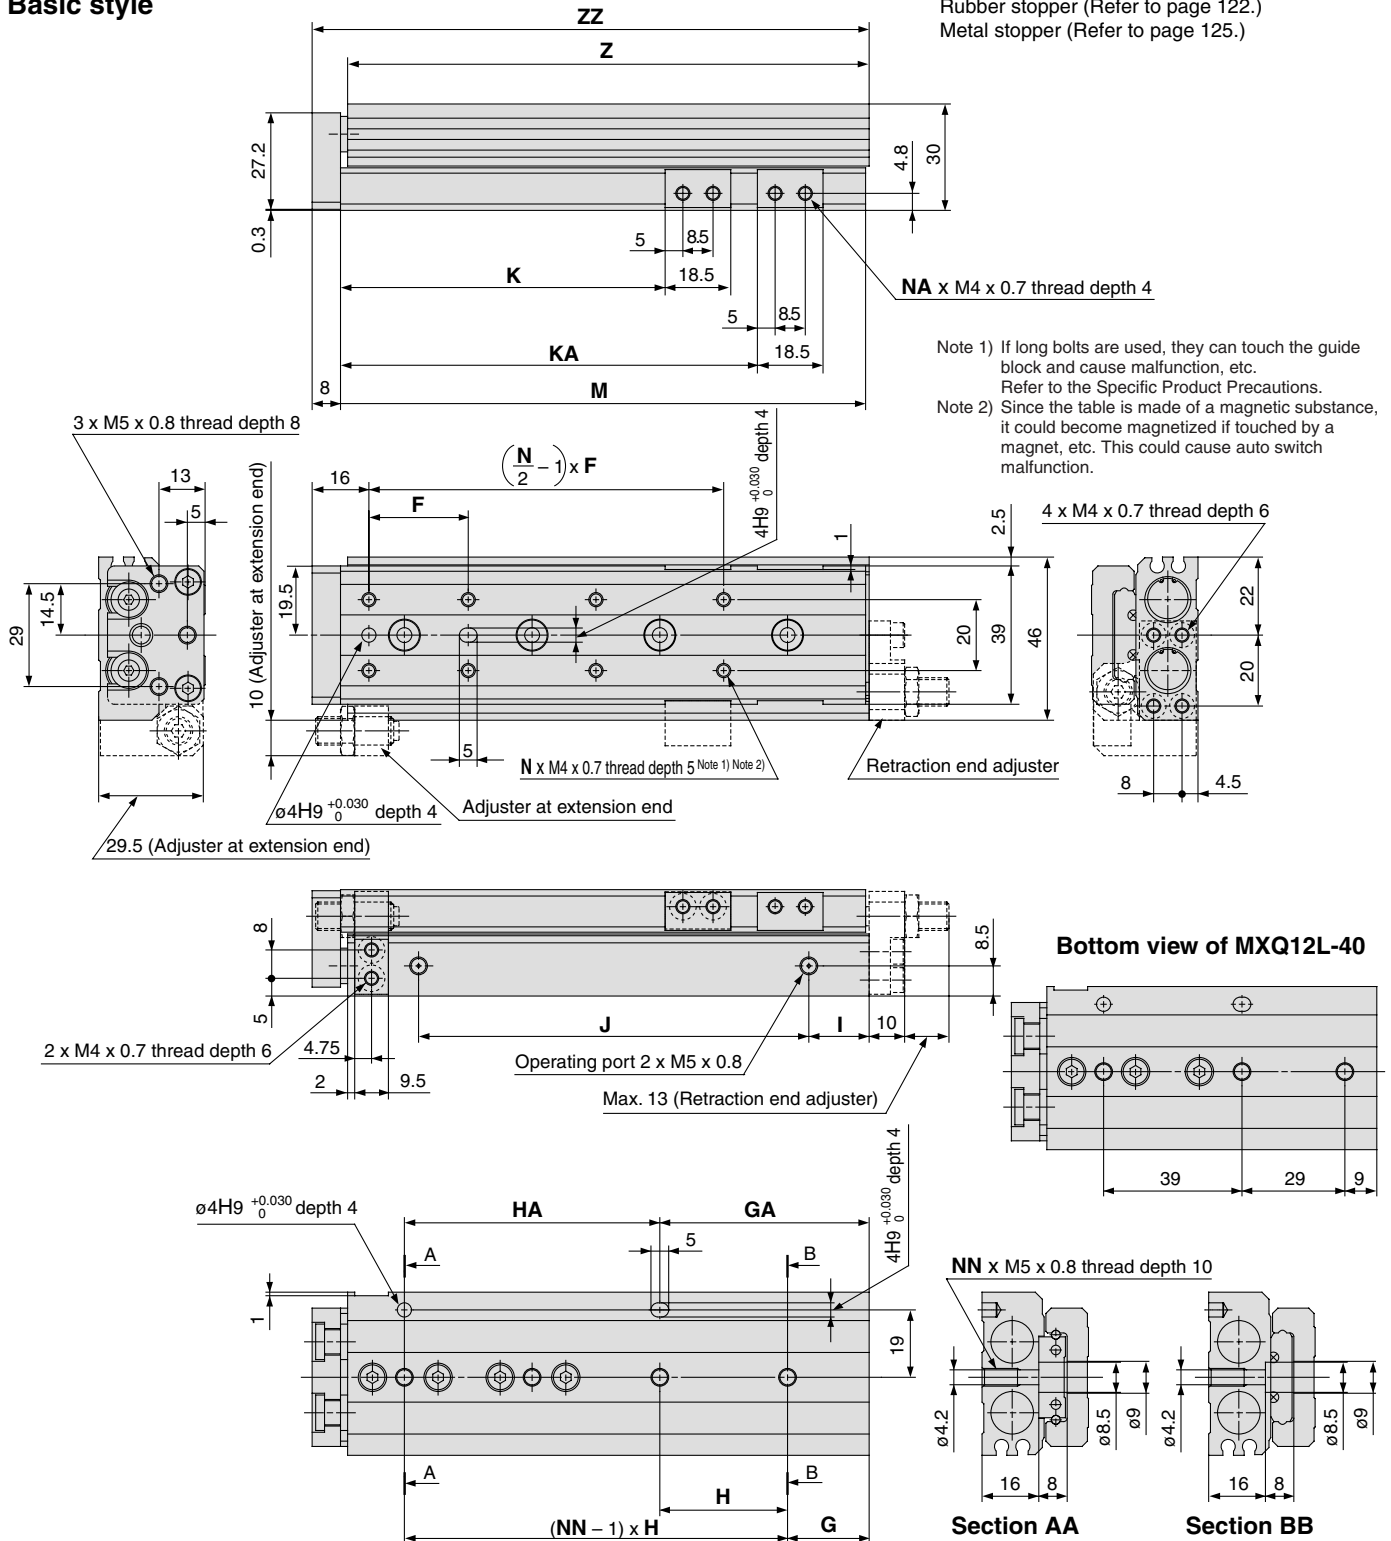

Series MXQ

Dimensions: MXQ12L/Symmetric Type

Basic style

* For detailed dimensions about the stroke adjuster, refer to the option for the stroke adjuster.
 Rubber stopper (Refer to page 122.)
 Metal stopper (Refer to page 125.)

Model	F	N	G	H	NN	GA	HA	I	J	K	KA	NA	M	Z	ZZ
MXQ12L- 10	28	4	18	32	2	18	32	12	34	26.5	—	4	67	66	76
MXQ12L- 20	28	4	18	32	2	18	32	12	34	36.5	—	4	67	66	76
MXQ12L- 30	38	4	20	40	2	20	40	14	42	46.5	—	4	77	76	86
MXQ12L- 40	34	6	Note)	Note)	3	38	39	15	58	56.5	—	4	94	93	103
MXQ12L- 50	34	6	9	39	3	48	39	13	70	66.5	—	4	104	103	113
MXQ12L- 75	36	8	23	36	4	59	72	17	110	91.5	117.5	8	148	147	157
MXQ12L-100	36	10	12	36	5	84	72	17	135	116.5	142.5	8	173	172	182

Note) Refer to the bottom view of MXQ12L-40.