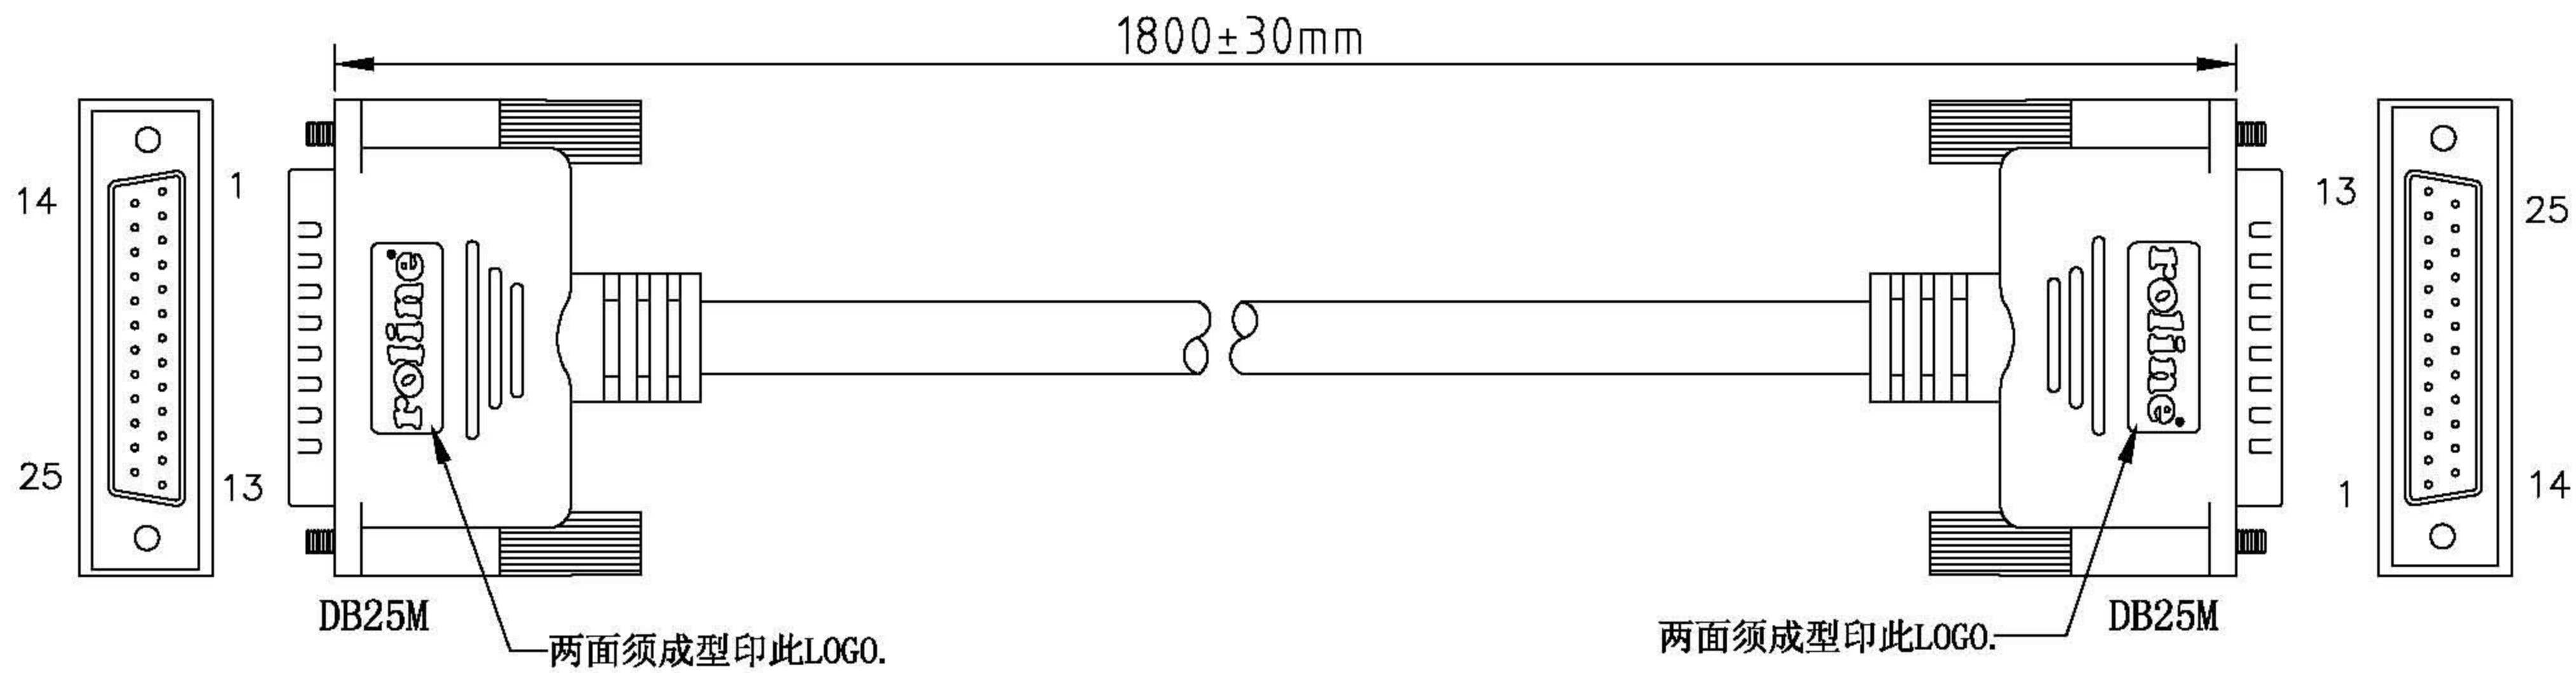

Datenblatt - Fiche technique - Data sheet

11.01.3518

ROLINE RS232 Kabel 25pol. ST-ST, 1,8m

ROLINE Câble RS-232 M/M, 1,8m

ROLINE RS232 Cable, M - M, 1.8 m

NOTE: 注:线材用RLA专用米色!! 包装方式:1PCS PE BAG+吊卡+条码贴纸包装

1. CABLE: 28AWG,NON-UL,AL-FOIL,25C+1,(RLA)BEIGE COLOR,OD=7.0mm,PVC JACKET.

2. LENGTH: 1800mm

3. CONNECTORS: DB25M*2PCS.(黑膠芯)

4. MOLD: 成型APPLE模——成型APPLE模

5. SCREW: 4*40 INCH SCREW*4PCS.

6. COTACTS:

DB25M	1	2	3	4	24	25	64
DB25F	1	2	3	4	24	25	64

7. OPEN/SHORT TEXT 100% TEXT.

INSULATION: MIN. 2M.

8. ALL MUST BE ROHS COMPLIANT.

料号	颜色	长度
11.01.3518	RLA米色	1800±30mm
11.01.3530	RLA米色	3000±30mm
11.01.3545	RLA米色	4500±30mm

COMPANY	RLA		ITEM NO.	11.01.3518	編號	B3924	Rotronic Co., Ltd.	SCALE	
REVISION	DATE	DISCRIPTION	DRAWN BY					UNIT(mm)	
REV.A/0	2006.05.19	C9-2605009	DESIGNED BY					DRAWING NO.	
			APPROVAL BY						