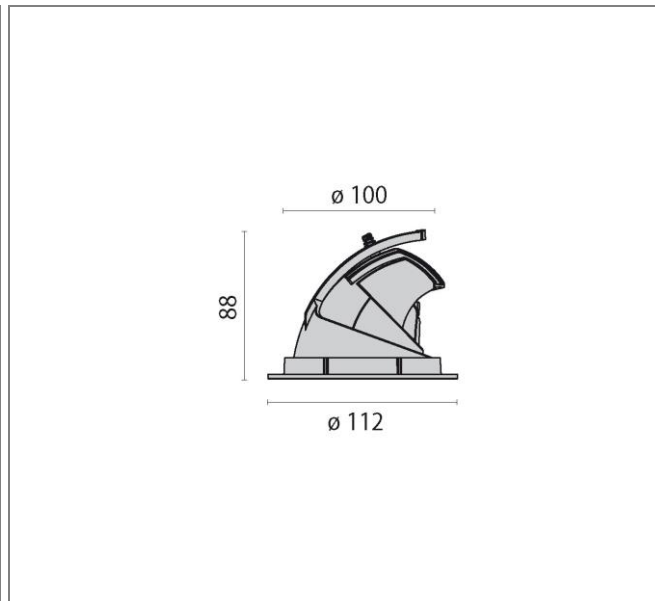

ART.: 8432164133310

EB432 LED MEDIUM REFLECTOR

Art.: 8432164133310, EB432 LED, 14W, 3000K, Driver static, Direct / medium (2 x 11°-22°), White, Recessed LED luminaire for indoors, consisting of: Die-cast aluminum spotlight body and ring, powder-coated, Reflector can be swivelled horizontally inwards and outwards thanks to the unique swivel mechanism, Adjustable about 60° (from -15° up to 45°, rotatable about 355°, High-brilliance spherical faceted reflector for maximum lamp performance and neutral colour rendering, Reflector in Medium design, Colour rendering index Ra > 90, Colour tolerance according to MacAdam ≤ 3 SDCM Toolless mounting, Complete with electric converter, Anchor springs, Complete with clear safety glass pane

Connected load	14 W
Luminous flux	1280 lm
Efficiency	91 lm/W
Colour temperature	3000K
Colour rendering (CRI)	80
IP class	20
Nominal voltage	220 – 240 V
Colour	RAL 9010