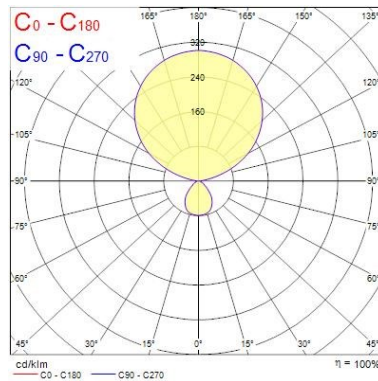

FreeOffice 12klm

FREEOFFICE DIRECT/INDIRECT 12KLM WHITE EC

0060780

Max. Luminaires per 16A B Breaker	10

Lifetime data

Lifespan L70 B50	65000
Lifespan L80 B50	55000
Lifespan L80 B10	50000
Lifespan L90 B10	25000

Physical data

Housing colour	RAL 9010 - Pure white
IP rating	IP20
IK rating	IK02
Diffuser finish	Prismatic
Diffuser material	PMMA Acrylic
Nominal Product Length (mm)	690
Nominal Product Width (mm)	460
Nominal Product Height (mm)	2030
Weight (kg)	22.8

Packaging

Single packaging type	Carton
Product EAN number	5410288607801
Packaging single length / height (cm)	77.0
Packaging single width (cm)	56.0
Packaging single depth (cm)	214.0
DUN14 (outer)	05410288607801
Units per outer package	1
Packaging outer length / height (cm)	77.0
Packaging outer width (cm)	56.0
Packaging outer depth (cm)	214.0

PHOTOMETRY