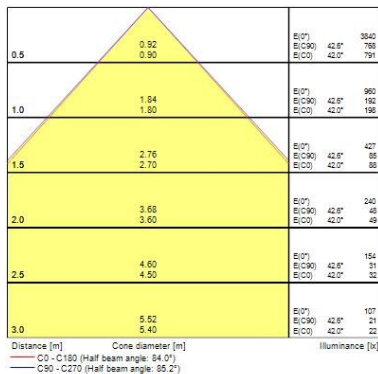

FreeOffice 12klm

FREEOFFICE DIRECT/INDIRECT 12KLM WHITE EC

0060780

Max. Luminaires per 16A B Breaker	10

Lifetime data

Lifespan L70 B50	65000
Lifespan L80 B50	55000
Lifespan L80 B10	50000
Lifespan L90 B10	25000

Physical data

Housing colour	RAL 9010 - Pure white
IP rating	IP20
IK rating	IK02
Diffuser finish	Prismatic
Diffuser material	PMMA Acrylic
Nominal Product Length (mm)	690
Nominal Product Width (mm)	460
Nominal Product Height (mm)	2030
Weight (kg)	22.8

Packaging

Single packaging type	Carton
Product EAN number	5410288607801
Packaging single length / height (cm)	77.0
Packaging single width (cm)	56.0
Packaging single depth (cm)	214.0
DUN14 (outer)	05410288607801
Units per outer package	1
Packaging outer length / height (cm)	77.0
Packaging outer width (cm)	56.0
Packaging outer depth (cm)	214.0

PHOTOMETRY