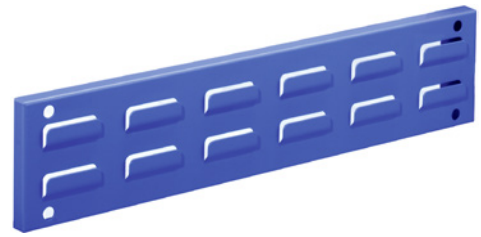

## Slotted panel wall rail

® RasterPlan

### Application:

For fixing on the wall above workbenches, assembly tables etc.

### Version:

- 1.25 mm sheet steel with embossed slots
- Edge folded all round and stiffened with support members
- Surface: plastic-coated
- Other colours are deliverable on request: Slate grey RAL 7015; traffic yellow RAL 1023; light blue RAL 5012; jet black RAL 9005

<b>Art. no.</b>	<b>50638 658</b>
<b>Design</b>	Transverse
<b>Height</b>	100 mm
<b>Width</b>	920 mm
<b>Material</b>	Sheet steel
<b>Colour</b>	Gentian blue RAL 5010