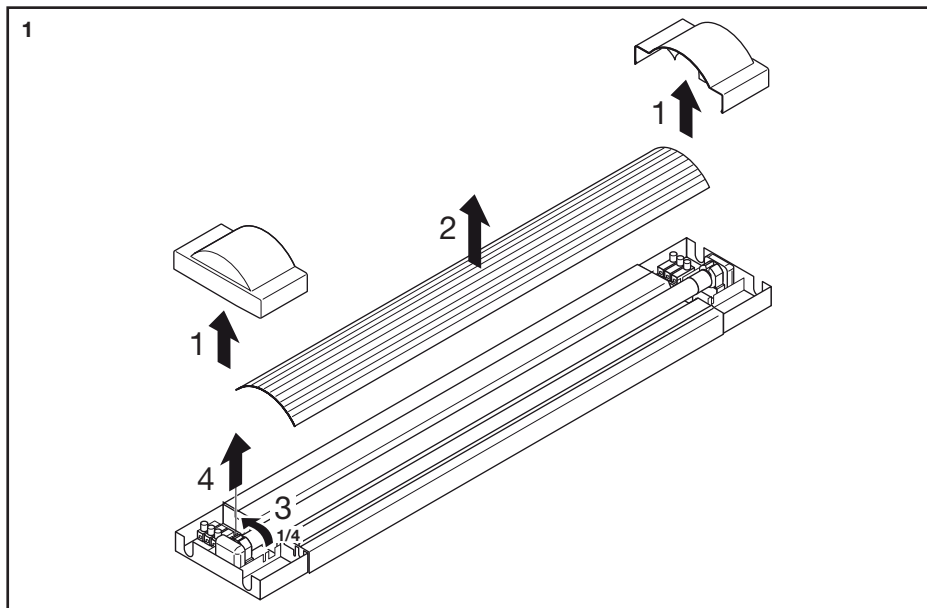

NOT FOR PRINT PRODUCTION!

WARNING:
This PDF file is for reference only and not to be used for the creation of production art.
Colour printouts and screen displays should not be used for colour approval as colours may vary from device to device. The colour values for this file are defined in either Pantone (PMS), HKS, or in process colours (CMYK).
For obtaining hard-copies in actual size (1:1) you need to enter the proper settings in your printer options.

CRM PP **OSRAM**