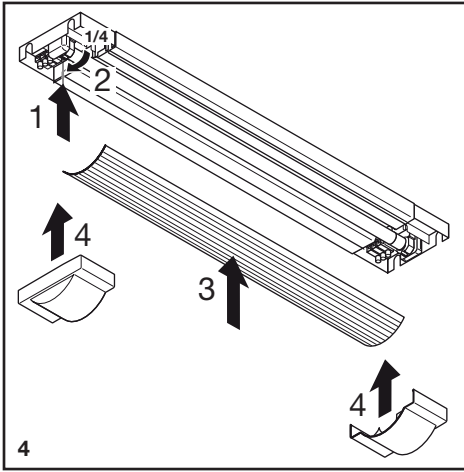

NOT FOR PRINT PRODUCTION!

WARNING:
This PDF file is for reference only and not to be used for the creation of production art.
Colour printouts and screen displays should not be used for colour approval as colours may vary from device to device. The colour values for this file are defined in either Pantone (PMS), HKS, or in process colours (CMYK).
For obtaining hard-copies in actual size (1:1) you need to enter the proper settings in your printer options.

CRM PP **OSRAM**

OSRAM GmbH
Steinerne Furt 62
86167 Augsburg, Germany
www.osram.com

G10243889 | G10243889