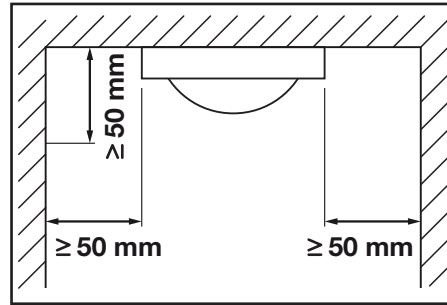

NOT FOR PRINT PRODUCTION!

WARNING:
This PDF file is for reference only and not to be used for the creation of production art.
Colour printouts and screen displays should not be used for colour approval as colours may vary from device to device. The colour values for this file are defined in either Pantone (PMS), HKS, or in process colours (CMYK).
For obtaining hard-copies in actual size (1:1) you need to enter the proper settings in your printer options.

CRM PP **OSRAM**