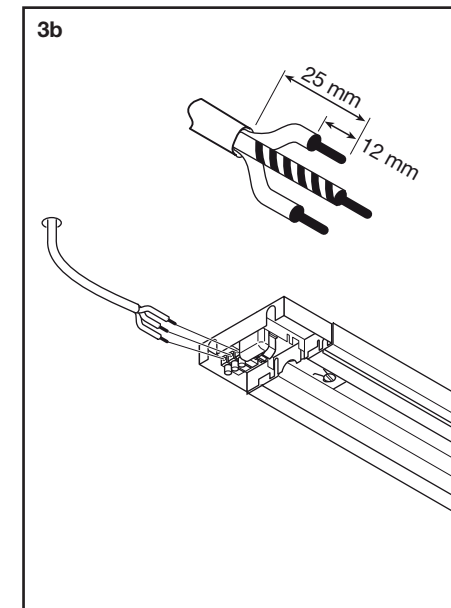

NOT FOR PRINT PRODUCTION!

WARNING:
This PDF file is for reference only and not to be used for the creation of production art.
Colour printouts and screen displays should not be used for colour approval as colours may vary from device to device. The colour values for this file are defined in either Pantone (PMS), HKS, or in process colours (CMYK).
For obtaining hard-copies in actual size (1:1) you need to enter the proper settings in your printer options.

CRM PP **OSRAM**