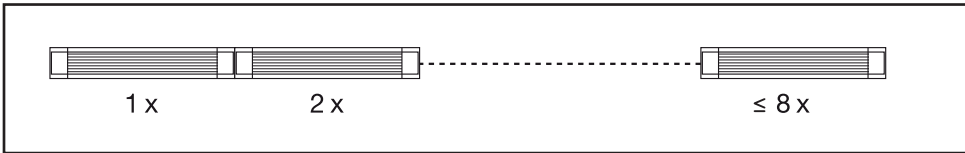

NOT FOR PRINT PRODUCTION!

WARNING:
This PDF file is for reference only and not to be used for the creation of production art.
Colour printouts and screen displays should not be used for colour approval as colours may vary from device to device. The colour values for this file are defined in either Pantone (PMS), HKS, or in process colours (CMYK).
For obtaining hard-copies in actual size (1:1) you need to enter the proper settings in your printer options.

CRM PP **OSRAM**

OSRAM GmbH
Steinerne Furt 62
86167 Augsburg, Germany
www.osram.com

G10243889 | G10243889