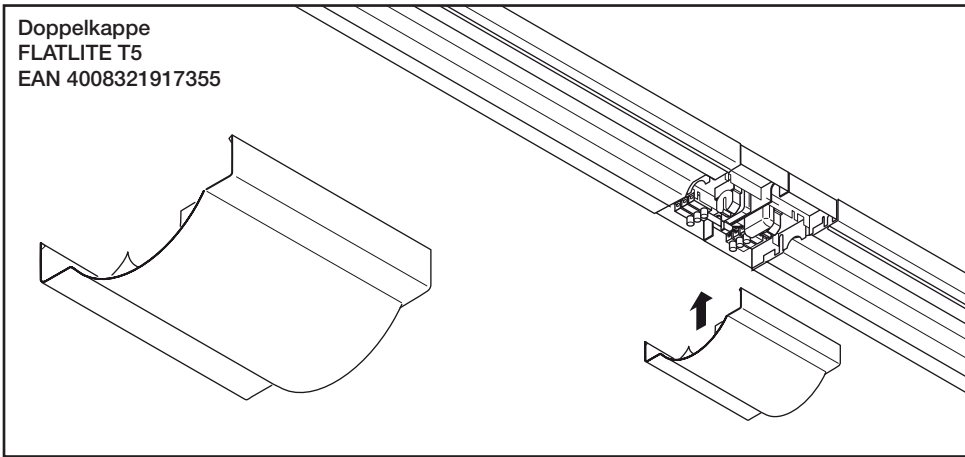

NOT FOR PRINT PRODUCTION!

WARNING:
This PDF file is for reference only and not to be used for the creation of production art.
Colour printouts and screen displays should not be used for colour approval as colours may vary from device to device. The colour values for this file are defined in either Pantone (PMS), HKS, or in process colours (CMYK).
For obtaining hard-copies in actual size (1:1) you need to enter the proper settings in your printer options.

CRM PP **OSRAM**

OSRAM GmbH
Steinerne Furt 62
86167 Augsburg, Germany
www.osram.com

G10243889 | G10243889