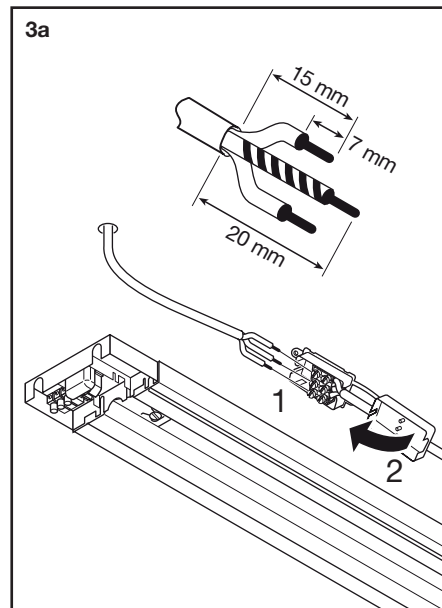

NOT FOR PRINT PRODUCTION!

WARNING:
This PDF file is for reference only and not to be used for the creation of production art.
Colour printouts and screen displays should not be used for colour approval as colours may vary from device to device. The colour values for this file are defined in either Pantone (PMS), HKS, or in process colours (CMYK).
For obtaining hard-copies in actual size (1:1) you need to enter the proper settings in your printer options.

CRM PP **OSRAM**