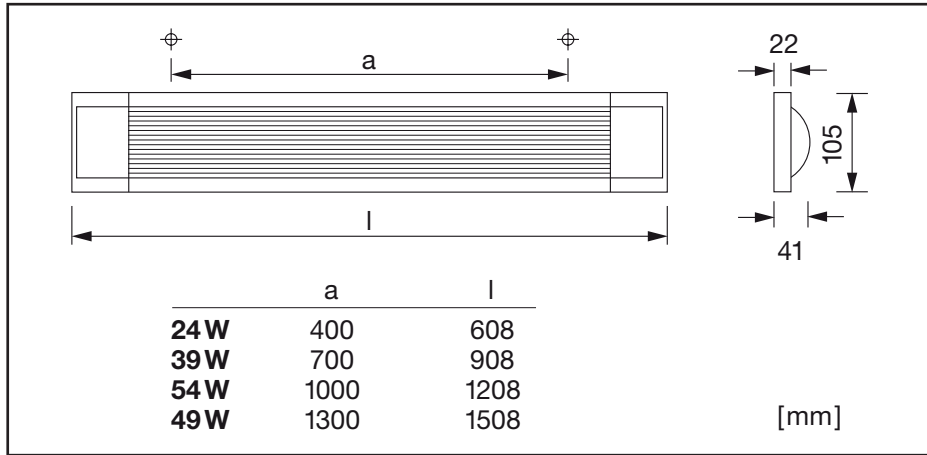

NOT FOR PRINT PRODUCTION!

WARNING:
This PDF file is for reference only and not to be used for the creation of production art.
Colour printouts and screen displays should not be used for colour approval as colours may vary from device to device. The colour values for this file are defined in either Pantone (PMS), HKS, or in process colours (CMYK).
For obtaining hard-copies in actual size (1:1) you need to enter the proper settings in your printer options.

CRM PP **OSRAM**