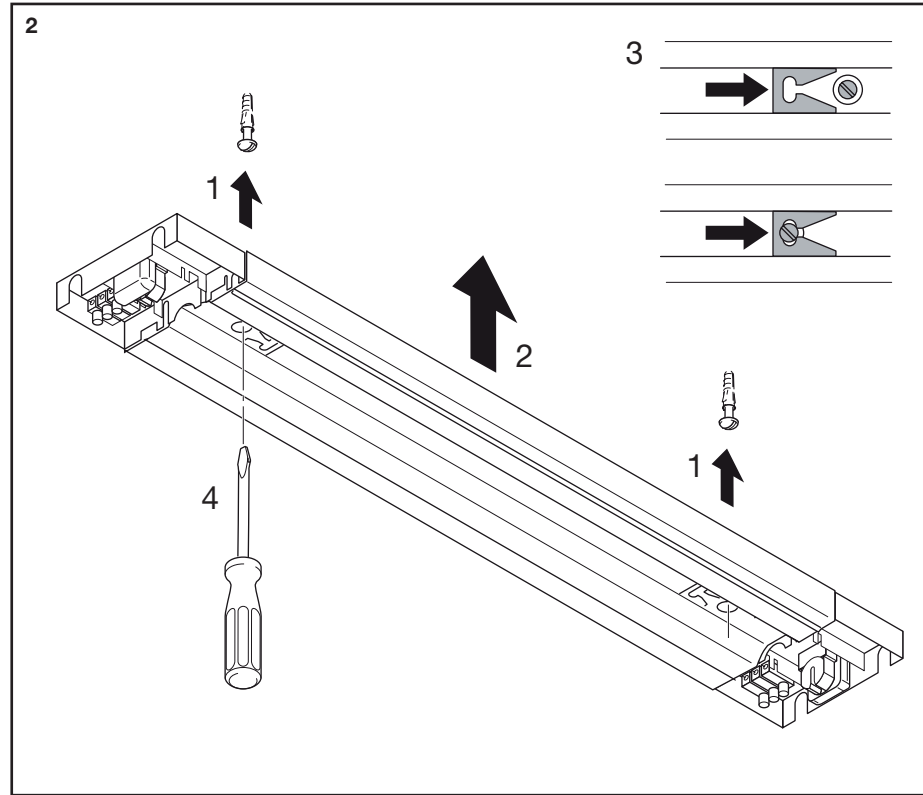

NOT FOR PRINT PRODUCTION!

WARNING:
This PDF file is for reference only and not to be used for the creation of production art.
Colour printouts and screen displays should not be used for colour approval as colours may vary from device to device. The colour values for this file are defined in either Pantone (PMS), HKS, or in process colours (CMYK).
For obtaining hard-copies in actual size (1:1) you need to enter the proper settings in your printer options.

CRM PP **OSRAM**