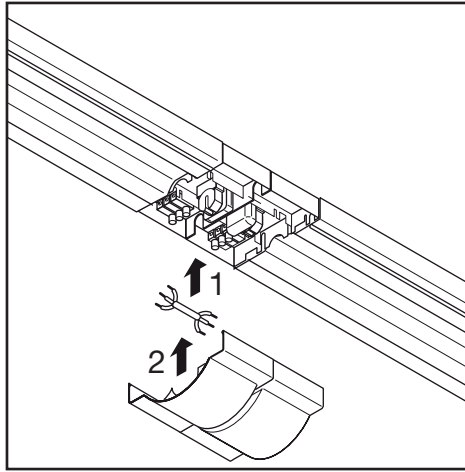

NOT FOR PRINT PRODUCTION!

WARNING:
This PDF file is for reference only and not to be used for the creation of production art.
Colour printouts and screen displays should not be used for colour approval as colours may vary from device to device. The colour values for this file are defined in either Pantone (PMS), HKS, or in process colours (CMYK).
For obtaining hard-copies in actual size (1:1) you need to enter the proper settings in your printer options.

CRM PP **OSRAM**

OSRAM GmbH
Steinerne Furt 62
86167 Augsburg, Germany
www.osram.com

G10243889 | G10243889