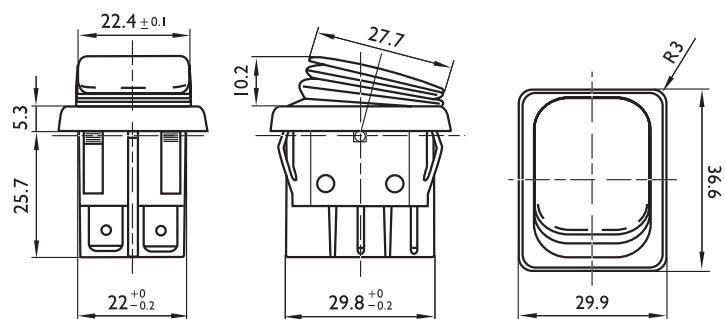

## Products

**B4MASK series | Double-pole intermediate switch 16A quick connection 6.3 black body black bellow glossy rocker**

sample image

**PRODUCT CODE: B4MASK19C1129000**

Wiring diagrams

Terminal type

### accessories

Body colour

Actuator colour

Marking

Marking colour

Rating

**16 (8) A / 250 VAC**  
**12 (10) A / 250 VAC - 5E4**  
**T120/55 °C**

20 A / 125 VAC  
 3/4 HP - 125 VAC  
 16 A / 250 VAC  
 3/4 HP - 250 VAC  
 T105 °C

Approvals

Dimensions (mm)

Cut out (mm)

Termination

Z	Y	X
0.7-1.25	30.2 +0.1	22.0 +0.2-0
1.25-2.0	30.6 +0.1	22.0 +0.2-0
2.0-3.0	30.8 +0.1	22.0 +0.2-0