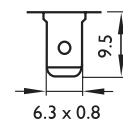

Approvals

Dimensions (mm)

Cut out (mm)

Termination

Z	Y	X
0.7-1.25	30.2 +0.1	22.0 +0.2-0
1.25-2.0	30.6 +0.1	22.0 +0.2-0
2.0-3.0	30.8 +0.1	22.0 +0.2-0