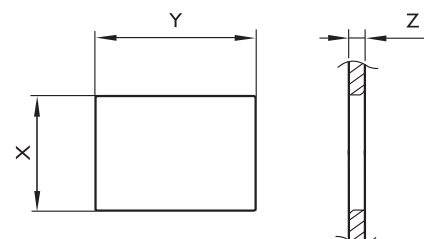

## Products

**B4MASK series | Double-pole intermediate switch 16A quick connection 6.3 black body black bellow glossy rocker**

sample image

**PRODUCT CODE: B4MASK19C1129000**

Wiring diagrams

Terminal type

Approvals

Dimensions (mm)

Cut out (mm)

Termination

Z	Y	X
0.7-1.25	30.2 +0.1	22.0 +0.2-0
1.25-2.0	30.6 +0.1	22.0 +0.2-0
2.0-3.0	30.8 +0.1	22.0 +0.2-0