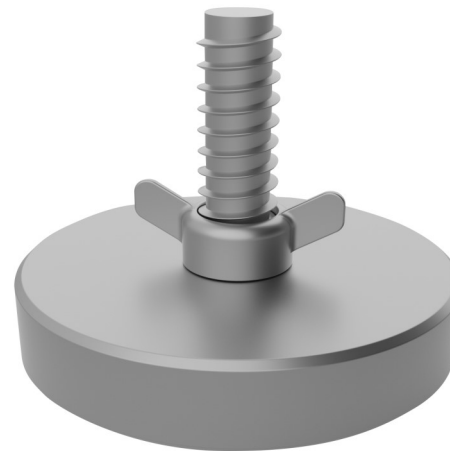

# MAGNET-SLR

**WEIGHT** 95 g

**DIMENSIONS** 42 x 42 x 35 mm

The MAGNET-SLR is a super strong magnet that can be used with various Unilite site lights.