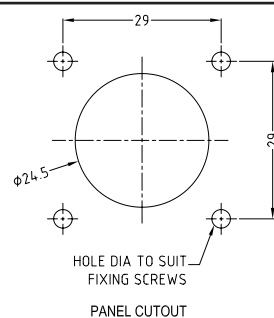

Cliffcon S
4 Pole Chassis Socket (Large Square Type)
Compatible with all Cliffcon S 4 Pole Plugs

Part No: FM1280