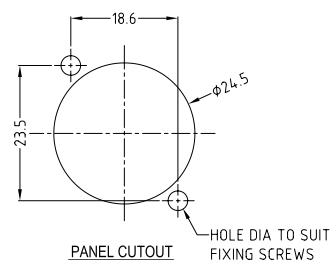

www.cliffuk.co.uk

CLIFFCON® S CONNECTORS 4 AND 8 POLE

Cliffcon S
4 Pole Chassis Socket
Compatible with all Cliffcon S 4 Pole Plugs

Part No: FM1270

Cliffcon S
4 Pole Chassis Socket (Large Square Type)
Compatible with all Cliffcon S 4 Pole Plugs