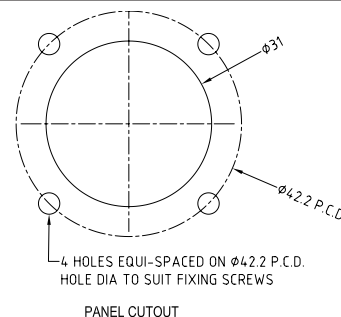

Cliffcon S
4 Pole Chassis Socket (Round Type)
Compatible with all Cliffcon S 4 Pole Plugs

Cliffcon S
8 Pole Chassis Socket (Round Type)
Compatible with FM1260 Plug

Part No: FM1285