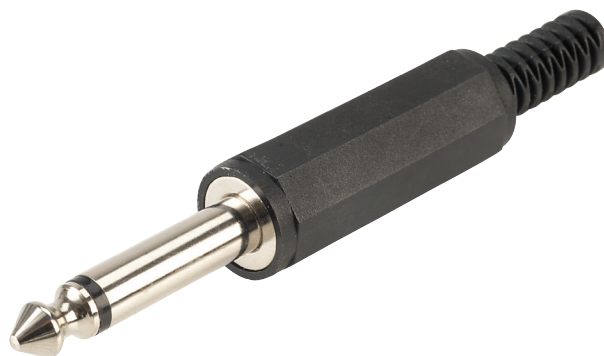

## Description:

An insulated jack plug of 6.35mm (1/4in) nominal diameter with strong black plastic barrel.

Order code	Type	Dimensions (mm)						
		A	B	C	D	E (External)	E (Internal)	F
20-0110	Mono	6.3	30.9	55.8	18.6	6.3	8.0	12.7
20-0120	Stereo							