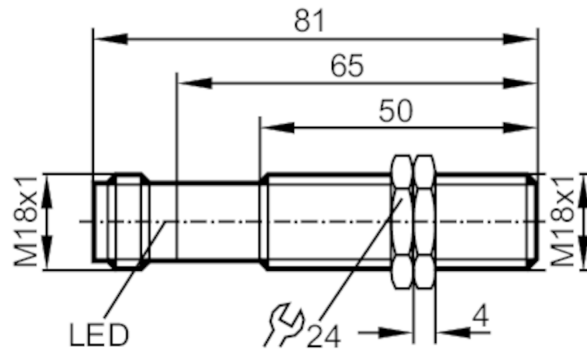

IG0231

Inductive sensor

IGA2005-ABOA/BS-201-A

Product characteristics

Output function		normally open
Sensing range	[mm]	5
Housing		threaded type
Dimensions	[mm]	M18 x 1 / L = 81

Electrical data

Operating voltage	[V]	20...250 AC/DC
Protection class		II
Reverse polarity protection		no

Outputs

Output function		normally open
Max. voltage drop switching output DC	[V]	6
Max. voltage drop switching output AC	[V]	6.5
Minimum load current	[mA]	5
Max. leakage current	[mA]	2.5 (250 V AC) / 1.3 (110 V AC) / 0.8 (24 V DC)
Permanent current rating of switching output AC	[mA]	250; (350 (...50 °C))
Permanent current rating of switching output DC	[mA]	100
Short-time current rating of switching output	[mA]	2200; (20 ms / 0,5 Hz)
Switching frequency AC	[Hz]	25
Switching frequency DC	[Hz]	100
Short-circuit proof		no
Overload protection		no

Detection zone

Sensing range	[mm]	5
Real sensing range Sr	[mm]	5 ± 10 %
Operating distance	[mm]	0...4.05

IG0231

Inductive sensor

IGA2005-ABOA/BS-201-A

Accuracy / deviations		
Correction factor	steel: 1 / stainless steel: 0.7 / brass: 0.4 / aluminium: 0.3 / copper: 0.2	
Hysteresis [% of Sr]	1...15	
Switch point drift [% of Sr]	-10...10	
Operating conditions		
Ambient temperature [°C]	-25...80	
Protection	IP 65	
Tests / approvals		
EMC	EN 60947-5-2	
	EN 55011	class B
MTTF [years]	609	
Mechanical data		
Weight [g]	62.6	
Housing	threaded type	
Mounting	flush mountable	
Dimensions [mm]	M18 x 1 / L = 81	
Thread designation	M18 x 1	
Materials	brass white bronze coated; PBT natural	
Displays / operating elements		
Display	switching status	1 x LED, yellow
Electrical connection		
Required protection	miniature fuse to IEC60127-2 sheet 1; ≤ 2 A; fast acting	
Accessories		
Accessories (supplied)	lock nuts: 2	
Remarks		
Remarks	Recommendation: Check the safe functioning of the unit after a short circuit.	
Pack quantity	1 pcs.	