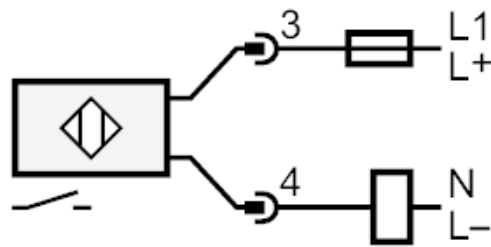

Detection zone

Sensing range	[mm]	5
Real sensing range Sr	[mm]	5 ± 10 %
Operating distance	[mm]	0...4.05

IG0231

Inductive sensor

IGA2005-ABOA/BS-201-A

Accuracy / deviations		
Correction factor	steel: 1 / stainless steel: 0.7 / brass: 0.4 / aluminium: 0.3 / copper: 0.2	
Hysteresis [% of Sr]	1...15	
Switch point drift [% of Sr]	-10...10	
Operating conditions		
Ambient temperature [°C]	-25...80	
Protection	IP 65	
Tests / approvals		
EMC	EN 60947-5-2	
	EN 55011	class B
MTTF [years]	609	
Mechanical data		
Weight [g]	62.6	
Housing	threaded type	
Mounting	flush mountable	
Dimensions [mm]	M18 x 1 / L = 81	
Thread designation	M18 x 1	
Materials	brass white bronze coated; PBT natural	
Displays / operating elements		
Display	switching status	1 x LED, yellow
Electrical connection		
Required protection	miniature fuse to IEC60127-2 sheet 1; ≤ 2 A; fast acting	
Accessories		
Accessories (supplied)	lock nuts: 2	
Remarks		
Remarks	Recommendation: Check the safe functioning of the unit after a short circuit.	
Pack quantity	1 pcs.	

Electrical connection - plug

Connector: 1 x M18

IG0231

Inductive sensor

IGA2005-ABOA/BS-201-A

Note miniature fuse to IEC60127-2 sheet 1 \leq 2 A fast acting