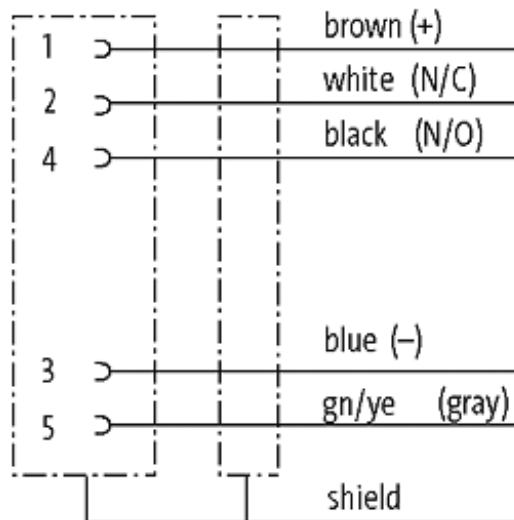

M12 female receptacle shielded rear mount

PUR 5x0,34 shielded gy UL,CSA+drag chain 1m

Flange M12 female
5-pole, shielded
Rear mounting
Mounting nut
With open ended wires

Further cable lengths on request. The resistance to aggressive media should be individually tested for your application. Further details on request.

[Link to Product](#)

Illustration

Female

Product may differ from Image