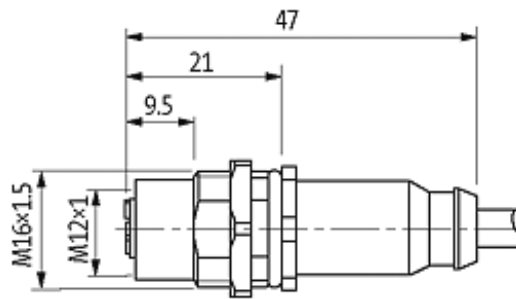

M12 female receptacle shielded rear mount

PUR 5x0,34 shielded gy UL,CSA+drag chain 1m

Flange M12 female
5-pole, shielded
Rear mounting
Mounting nut
With open ended wires

Further cable lengths on request. The resistance to aggressive media should be individually tested for your application. Further details on request.

[Link to Product](#)

Illustration

Female

Product may differ from Image