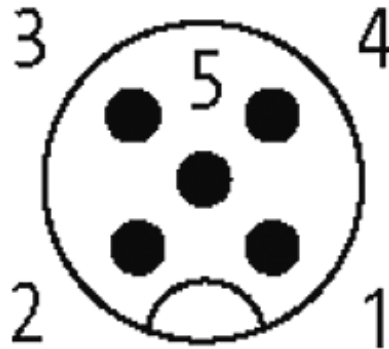

M12 female receptacle shielded rear mount

PUR 5x0,34 shielded gy UL,CSA+drag chain 1m

Flange M12 female
5-pole, shielded
Rear mounting
Mounting nut
With open ended wires

Further cable lengths on request. The resistance to aggressive media should be individually tested for your application. Further details on request.

[Link to Product](#)

Illustration

Female

Product may differ from Image