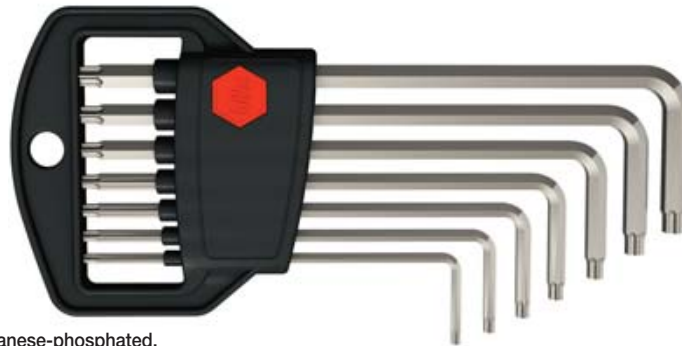

# Wiha universal L-key holder.

**369 ...** Ball end hex  
L-key set in holder.  
Chrome-plated or manganese-phosphated.

Order-No.	Series	
01416 2	369 H7	5
●	369 1.5 2 2.5 3 4 5 6	
03723 9	SB 369 H7	5
03879 3	369 H9B	5
●	369B 1.5 2 2.5 3 4 5 6 8 10	
03992 9	369 H9B	5
03878 6	369 H7B	5
●	369B 1.5 2 2.5 3 4 5 6	
03991 2	SB 369 H7B	5
01420 9	369 HZ8	5
●	369 Zoll 5/64 3/32 1/8 5/32 3/16 7/32 1/4 5/16	
02939 5	SB 369 HZ8	5

**366...** TORX® L-key sets in holder.  
Manganese-phosphated.

34736 9	366 H8	5
●	366 T9 T10 T15 T20 T25 T27 T30 T40	
34737 6	SB 366 H8	5
34738 3	366 H7	5
●	366 T6 T7 T8 T9 T10 T15 T20	
34739 0	SB 366 H7	5
32394 3	366BE H8	5
●	366BE T9 T10 T15 T20 T25 T27 T30 T40	
32395 0	SB 366BE H8	5
34740 6	366R H8	5
●	366R T9 T10 T15 T20 T25 T27 T30 T40	
34741 3	SB 366R H8	5
33753 7	366R HM7	5
●	366R T6 T7 T8 T9 T10 T15 T20	
33754 4	SB 366R HM7	5

**Wiha universal L-key holder.**

- Solid stopping point for fixing the L-keys
- Short distances for quick removal and replacement of L-keys
- Innovative clamping ensures perfect fitting in the holder
- Compact format saves room on workbenches and in toolboxes
- Hanging allows space-saving storage of the holder on the wall

**350/1/2 ...** Hex L-key sets in holder.  
Nickel-plated or manganese-phosphated.

Order-No.	Series	
01220 5	352 H7	5
●	352 1.5 2 2.5 3 4 5 6	
06386 3	352 H9B	5
●	352B 1.5 2 2.5 3 4 5 6 8 10	
06384 9	352 H7B	5
●	352B 1.5 2 2.5 3 4 5 6	
06382 5	352 HM5B	10
●	352B 0.7 0.9 1.3 1.5 2	
01172 7	351 H7	10
●	351 1.5 2 2.5 3 4 5 6	
06379 5	350 H9	10
●	350 1.5 2 2.5 3 4 5 6 8 10	
06378 8	350 H7	10
●	350 1.5 2 2.5 3 4 5 6	
01176 5	351 HZ8	10
●	351 Zoll 5/64 3/32 1/8 5/32 3/16 7/32 1/4 5/16	
371RIP ...	TORX PLUS® L-key sets in holder. Manganese-phosphated. With MagicSpring®.	
03742 0	371RIP H8	5
●	371R IP9 IP10 IP15 IP20 IP25 IP27 IP30 IP40	
29208 9	371RIP HM7	5
●	3671R IP6 IP7 IP8 IP9 IP10 IP15 IP20	