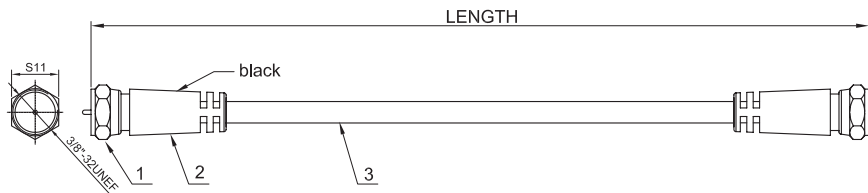

# F Type Plug to F Type Plug

RoHS  
Compliant

## Description

Used to connect the satellite receiver to an 'F' socket wall plate. The lead incorporates 75R low loss cable and moulded-on gold plated 'F' connectors.

## Diagram

Item	Description	Qty.
1	Screw type F male connector, copper, gold-plated	2 Pcs
2	F male molding, PVC, white	
3	Coaxial cable (white)	1 Pcs

## Part Number Table

Description	Length (mm)	Part Number
F Type Plug to F Type Plug, White	1000±20	PSG01117
	3000±30	PSG01118

Dimensions : Millimetres

**Important Notice :** This data sheet and its contents (the "Information") belong to the members of the AVNET group of companies (the "Group") or are licensed to it. No licence is granted for the use of it other than for information purposes in connection with the products to which it relates. No licence of any intellectual property rights is granted. The Information is subject to change without notice and replaces all data sheets previously supplied. The Information supplied is believed to be accurate but the Group assumes no responsibility for its accuracy or completeness, any error in or omission from it or for any use made of it. Users of this data sheet should check for themselves the Information and the suitability of the products for their purpose and not make any assumptions based on information included or omitted. Liability for loss or damage resulting from any reliance on the Information or use of it (including liability resulting from negligence or where the Group was aware of the possibility of such loss or damage arising) is excluded. This will not operate to limit or restrict the Group's liability for death or personal injury resulting from its negligence. pro-SIGNAL is the registered trademark of Premier Farnell Limited 2019.