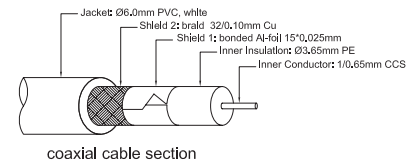

# F Type Plug to F Type Plug

RoHS  
Compliant

## Description

Used to connect the satellite receiver to an 'F' socket wall plate. The lead incorporates 75R low loss cable and moulded-on gold plated 'F' connectors.

## Diagram

Item	Description	Qty.
1	Screw type F male connector, copper, gold-plated	2 Pcs
2	F male molding, PVC, white	
3	Coaxial cable (white)	1 Pcs

## Part Number Table

Description	Length (mm)	Part Number
F Type Plug to F Type Plug, White	1000±20	PSG01117
	3000±30	PSG01118

Dimensions : Millimetres

**Important Notice :** This data sheet and its contents (the "Information") belong to the members of the AVNET group of companies (the "Group") or are licensed to it. No licence is granted for the use of it other than for information purposes in connection with the products to which it relates. No licence of any intellectual property rights is granted. The Information is subject to change without notice and replaces all data sheets previously supplied. The Information supplied is believed to be accurate but the Group assumes no responsibility for its accuracy or completeness, any error in or omission from it or for any use made of it. Users of this data sheet should check for themselves the Information and the suitability of the products for their purpose and not make any assumptions based on information included or omitted. Liability for loss or damage resulting from any reliance on the Information or use of it (including liability resulting from negligence or where the Group was aware of the possibility of such loss or damage arising) is excluded. This will not operate to limit or restrict the Group's liability for death or personal injury resulting from its negligence. pro-SIGNAL is the registered trademark of Premier Farnell Limited 2019.