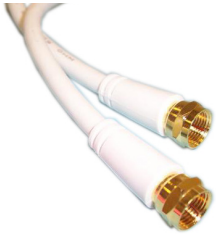

# F Type Plug to F Type Plug

RoHS  
Compliant

## Description

Used to connect the satellite receiver to an 'F' socket wall plate. The lead incorporates 75R low loss cable and moulded-on gold plated 'F' connectors.

## Specifications

Connector Type A : F Type Plug  
 Connector Type B : F Type Plug  
 Jacket Colour : White

## Diagram

Item	Description	Qty.
1	Screw type F male connector, copper, gold-plated	2 Pcs
2	F male molding, PVC, white	
3	Coaxial cable (white)	1 Pcs