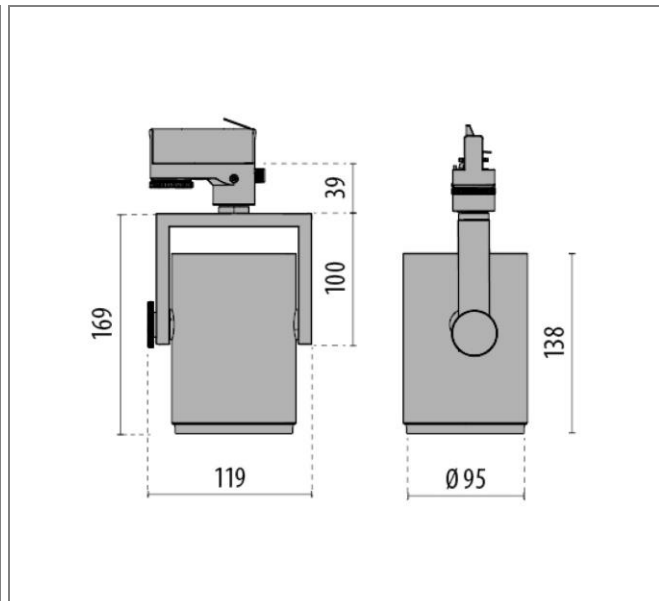

ART.: 8425453173310

AS425 LED SPOT REFLECTOR

Art.: 8425453173310, AS425 LED, 20W, 3000K, Driver static, Direct / spot (2 x 0°-10°), White, LED track light for interior, including: Extruded aluminum profile and die-cast aluminum spotlight housing, powder-coated, Tilting and turning spotlight head, High-brilliance spherical faceted reflector for maximum lamp performance and neutral colour rendering, Bayonet-closure ring for a toolless replacement of the reflector and the louvre, Reflector in Spot design, Colour rendering index Ra > 90, Colour tolerance according to MacAdam ≤ 3 SDCM Universal tri-phase adaptor included, Complete with electric converter, Toolless mounting, Complete with clear safety glass pane

Connected load	20 W
Luminous flux	2190 lm
Efficiency	110 lm/W
Colour temperature	3000K
Colour rendering (CRI)	80
IP class	20
Nominal voltage	220 – 240 V
Colour	RAL 9010