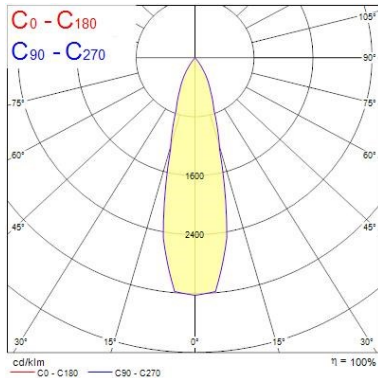

Myriad Square IP65 Silver Reflector - White Bezel

MYRIAD SQUARE IP65 SPOT 4K STD SILREF WBEZ
2056350

Performance ambient temperature Tq (°C)	25
ETIM Class	EC001744
Warranty	5 years

Optical data

Fixture luminous flux (lm)	1084
Luminaire efficacy (lm/W)	108
LOR (%)	100
Colour temperature (K)	4000
Light colour	Neutral White
CRI (Ra)	90
Adjustable chromaticity	N
Beam Angle (°)	25

Electrical data

Total power consumption (W)	10
Mains voltage (V)	230-240V
Electrical protection	Class II
Transformer required	Yes
Dimming method	N/A
Drive current (mA)	250
Energy Efficiency Class (A->G) of contained light source	E
Nominal Frequency (Hz)	50/60Hz

Lifetime data

Lifespan L70 B50	50000

Physical data

Housing colour	Aluminium
IP rating	IP65/20
IK rating	IK02
Nominal Product Width (mm)	72
Nominal Product Height (mm)	64
Cutout Dimensions (W x L in mm or Diameter in mm)	72
Weight (kg)	0.39
Recessed Depth (mm)	64

Packaging

Single packaging type	Carton
Product EAN number	5025768563500
Packaging single length / height (cm)	17.5
Packaging single width (cm)	15.0
Packaging single depth (cm)	17.5
DUN14 (outer)	05025768563500
Units per outer package	1
Packaging outer length / height (cm)	17.5
Packaging outer width (cm)	15.0

Myriad Square IP65 Silver Reflector - White Bezel

MYRIAD SQUARE IP65 SPOT 4K STD SILREF WBEZ
2056350

Packaging outer depth (cm)

17.5

PHOTOMETRY

TECHNICAL DRAWINGS