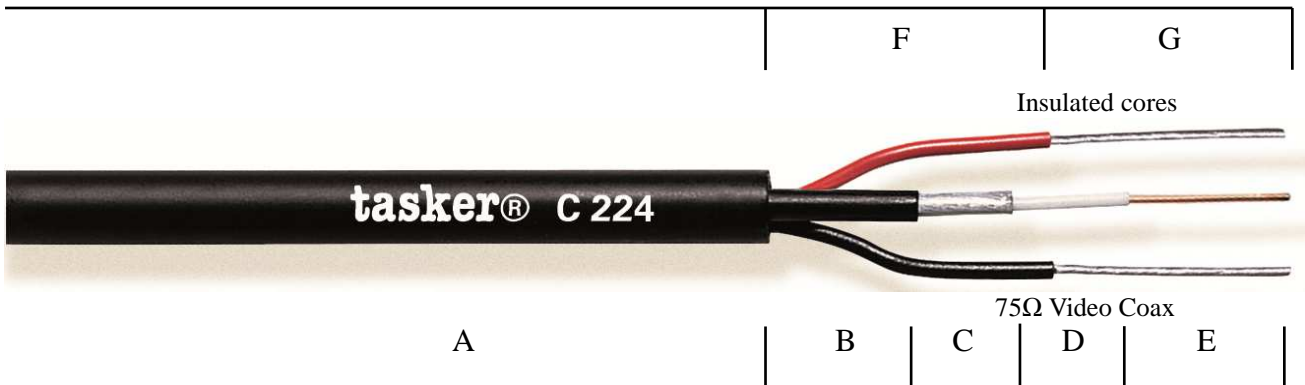

Technical Datasheet **FirestoP®**

tasker® C224 – 1x0,08 (75Ω) +2x0,22 mm²
Special Video Cable

CATEGORY Special Video Cable 75Ω (See video Catalogue)

A: Black Soft **Flame Retardant PVC**. Outer Diam. Ø 4,80 (± 0,10) mm

75 Ω Video Coax:

B: Black Inner Sheath in **Flame Retardant PVC**. Diam. Ø 2,80 (± 0,10) mm.

C: Spiral Shielding in O.F.C. tinned Copper, covering 100%.

D: White Dielectric in **PEE**. Diam. Ø 1,50 (± 0,10) mm.

E: Stranded O.F.C. red copper formation 10x0,10 mm.
 Nom. Cross section 1x0,08 mm².

Insulated cores:

F: Inner Sheaths in **Flame Retardant PVC**. Colored one Red and one Black.
 Diam. Ø 1,20 (± 0,10) mm.

G: Stranded formations 7x0,20 mm in O.F.C. tinned copper.
 Nom. Cross section 2x0,22 mm².

MILAN S.r.l. a socio unico

Head Office – Export department:
 Viale Europa, 74
 20090 Cusago (MI) Italy
 T. +39 02 9039.4556-4158
 F. +39 02 9039.4551
 www.taskercables.com