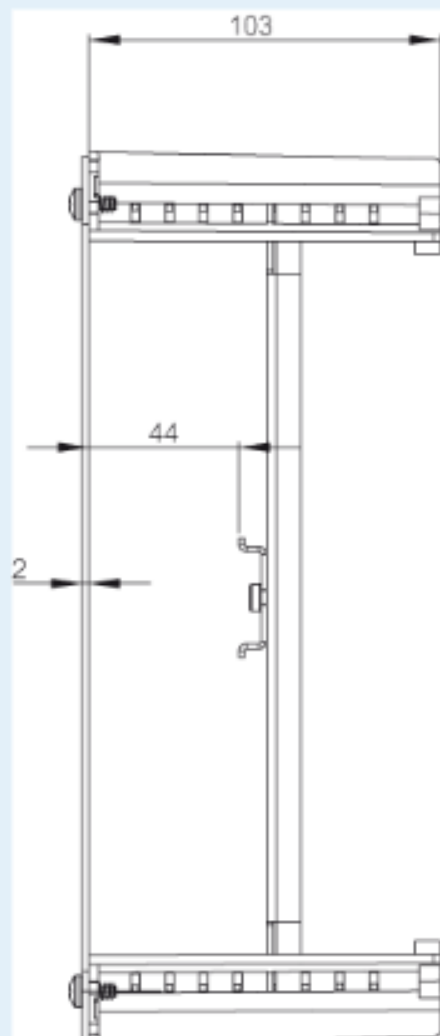

DRS ARCA 302015

FIBOX
Enclosing innovations

Sample image

Order symbol: DRS ARCA 302015

Product nbr: 8120760

Description: DIN rail frame set

Remarks: 1 row x 5 modules. for size 300x200x150

EAN: 64-18074082817

El. number:

- Finland: 3423848
- Denmark: 8212094660
- Sweden: 2500189

Including:

Dimensions:	Length	Width	Height
mm:		185	285
inch:		7.28	11.22

Materials:

Material: _____

Base colour: _____

Cover colour: _____