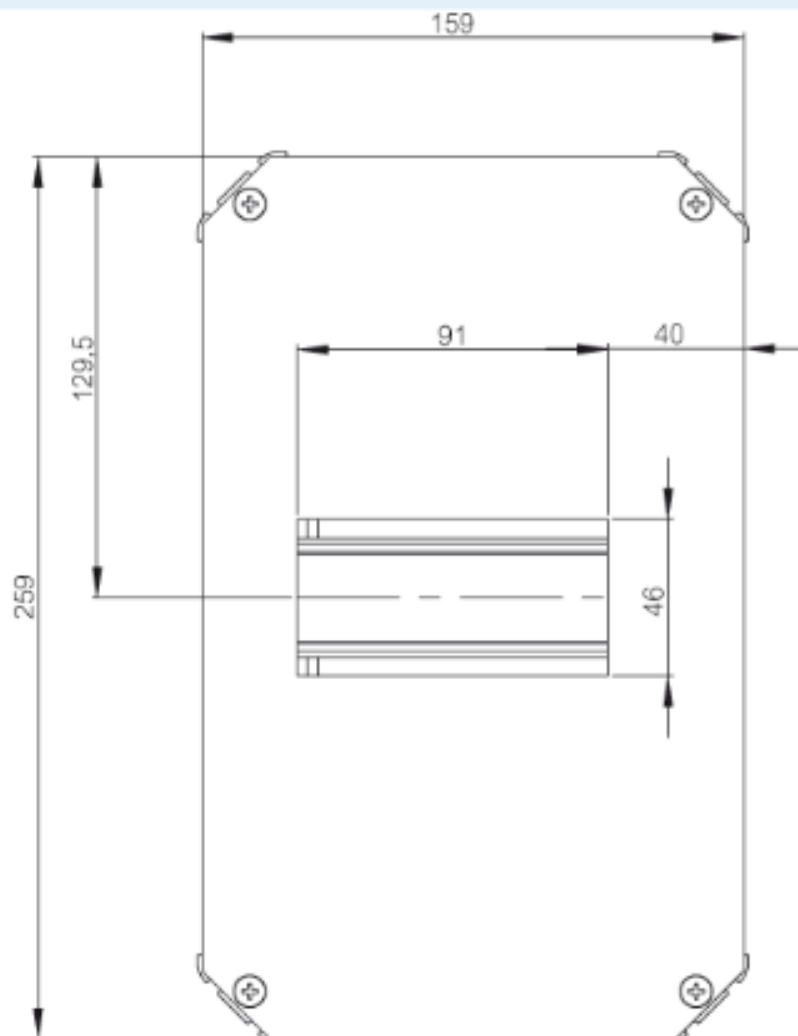

DRS ARCA 302015

FIBOX
Enclosing innovations

Sample image

Order symbol: DRS ARCA 302015

Product nbr: 8120760

Description: DIN rail frame set

Remarks: 1 row x 5 modules. for size 300x200x150

EAN: 64-18074082817

El. number:

- Finland: 3423848
- Denmark: 8212094660
- Sweden: 2500189

Including:

Dimensions:	Length	Width	Height
mm:		185	285
inch:		7.28	11.22

Materials:

Material: _____

Base colour: _____

Cover colour: _____