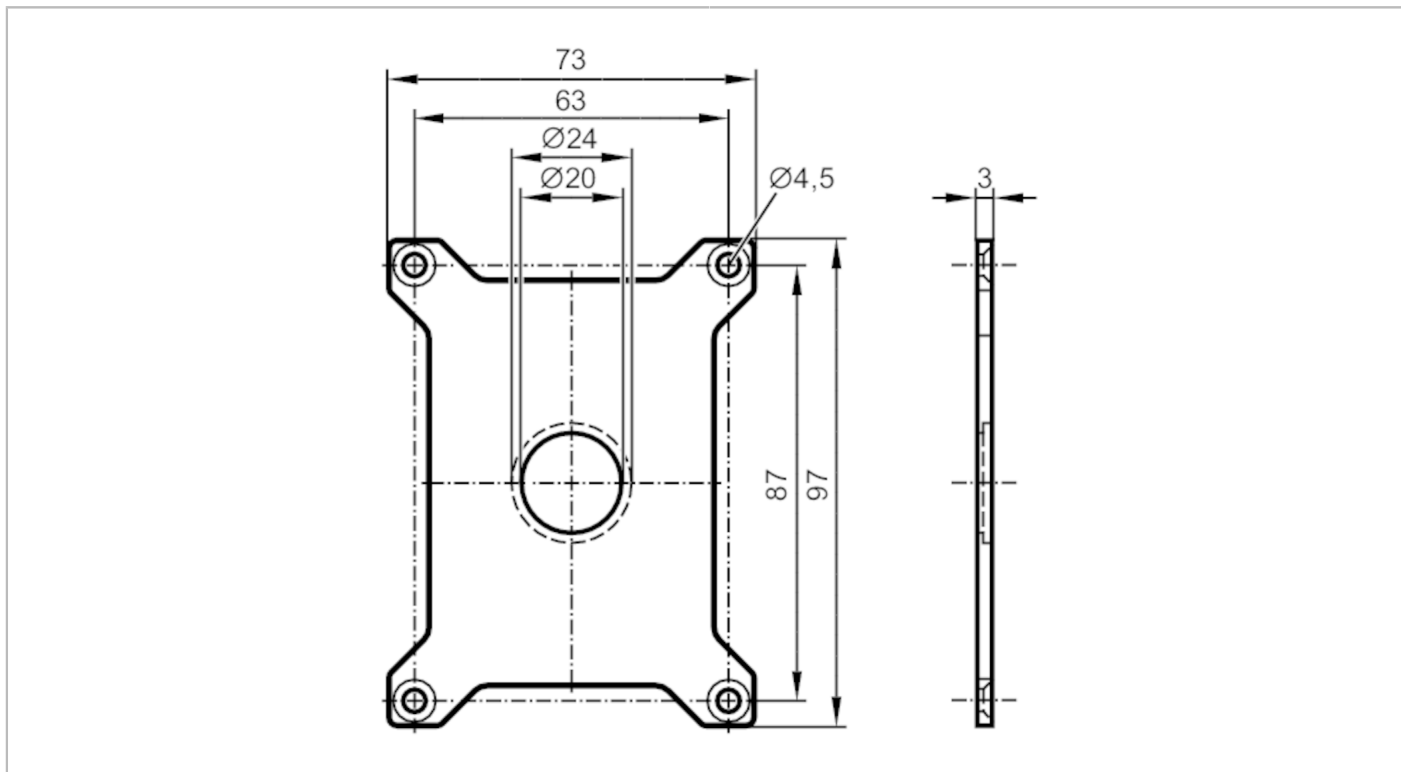

# E80336

## Mounting plate

Mounting Device/ ANT600/ B

Mechanical data	
Weight	[g] 120.7
Materials	stainless steel (1.4301 / 304)
Remarks	
Pack quantity	1 pcs.