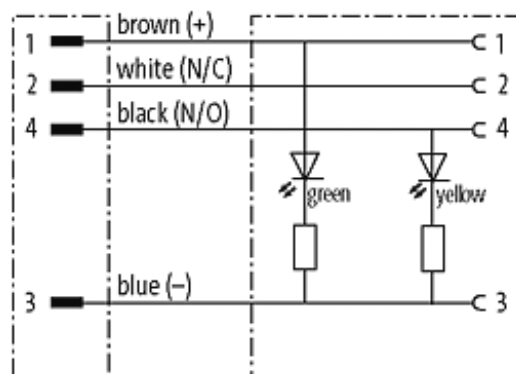

## M12 MALE 0° / M12 FEMALE 0° LED

PUR 4X0.34 YELLOW, UL/CSA, drag ch 6m

Male straight to female straight

M12 - M12, 4-pole

2 × LED (PNP), (NPN) on request

Art.-No. 7005 - M12 Lite - (plastic hexagonal screw) on request

Plastic housings with good resistance against chemicals and oils. The resistance to aggressive media should be individually tested for your application. Further details on request. Further cable lengths on request.

#### Illustration

Male

Female

Product may differ from Image