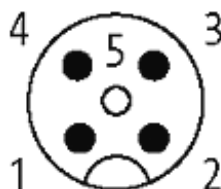

## M12 MALE 0° / M12 FEMALE 0° LED

PUR 4X0.34 YELLOW, UL/CSA, drag ch 6m

Male straight to female straight

M12 - M12, 4-pole

2 × LED (PNP), (NPN) on request

Art.-No. 7005 - M12 Lite - (plastic hexagonal screw) on request

#### Illustration

Male

Female

Product may differ from Image