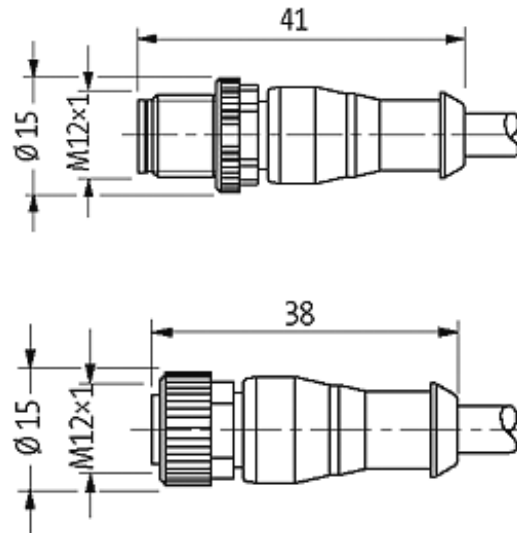

## M12 MALE 0° / M12 FEMALE 0° LED

PUR 4X0.34 YELLOW, UL/CSA, drag ch 6m

Male straight to female straight

M12 - M12, 4-pole

2 × LED (PNP), (NPN) on request

Art.-No. 7005 - M12 Lite - (plastic hexagonal screw) on request

### [Link to Product](#)

#### Illustration

Male

Female

Product may differ from Image