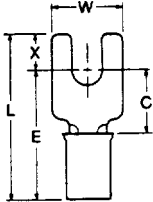

PIDG

Material:
Insulation - Nylon
Terminal Body and Metallic
Sleeve - Copper per QQ-C-576
Plating - Tin per MIL-T-10727

1
Terminals and Splices

Wire Size Range		Stud Size	Dimensions					Terminal Insulation Color	Wire Insulation Diameter Max.	Tongue Material Thickness Max.	Barrel I.D. Min.	Part Numbers			
AWG	CMA		C Min.	W	E Max.	L Max.	X					Loose Piece	Tape Mounted		
26-22	202-810	4	.211	.203	.542	.627	.080	Yellow	.082	.020	.029	321035	2-321035-1		
		2/M2	.203	.182	.607	.727	.115	Red	.140	.033	.061	328394	2-328394-1		
22-16	509-3,260	4	.156	.218	.560	.674	.109	Red	.140	.033	.061	327717	—		
			.218	.344	.622	.783	.156	Red	.125	.033	.061	32403	—		
		6/M3.5	.203	.297	.607	.753	.141	Red	.125	.033	.061	34080	2-34080-1		
			.203	.297	.607	.753	.141	Red	.140	.033	.061	326861	2-326861-1		
		8/M4	.312	.250	.716	.846	.125	Red	.140	.033	.061	34541	2-34541-1		
			.312	.375	.716	.908	.187	Red	.125	.033	.061	32050	2-32050-1		
			.312	.375	.716	.908	.187	Red	.140	.033	.061	32053	2-32053-1		
			.312	.375	.716	.908	.187	Red	.125	.033	.061	32051	2-32051-1		
		16-14	2,050-5,180	10	.312	.375	.716	.908	.187	Red	.140	.033	.061	32054	2-32054-1
					.312	.375	.716	.908	.187	Blue	.170	.033	.085	32058	—
6/M3.5	.203			.297	.607	.753	.141	Blue	.170	.033	.085	35559	2-35559-1		
	.312			.244	.716	.846	.125	Blue	.170	.033	.085	328281	1-328281-1		
8/M4	.312			.375	.716	.908	.187	Blue	.150	.033	.085	32056	2-32056-1		
	.203			.297	.607	.753	.141	Blue	.170	.033	.085	321233	2-321233-1		
12-10	5,180-13,100	10	.312	.375	.716	.908	.187	Blue	.170	.033	.085	32060	2-32060-1		
			.218	.290	.809	.954	.140	Yellow	.230	.042	.129	322985	1-322985-0		
		6/M3.5	.296	.312	.887	1.095	.203	Yellow	.230	.042	.129	326859	2-326859-1		
			.296	.406	.887	1.095	.203	Yellow	.230	.042	.129	32588	2-32588-1		
		8/M4	.296	.406	.887	1.095	.203	Yellow	.250	.042	.129	35152	2-35152-1		
			.296	.406	.887	1.095	.203	Yellow	.230	.042	.129	32589	2-32589-1		