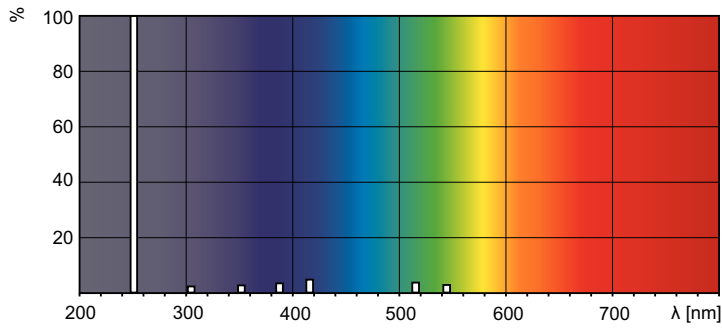

## Photometric data

Spectral Power Distribution Colour - TUV 55W HO 1SL/6