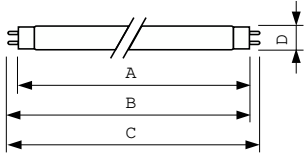

## Dimensional drawing

Product	D (max)	A (max)	B (max)	B (min)	C (max)
TUV 55W HO 1SL/6	28 mm	894.6 mm	901.7 mm	899.3 mm	908.8 mm