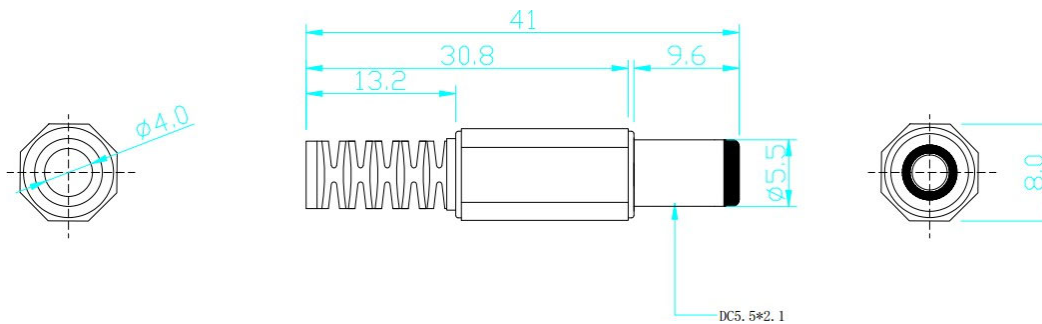

Data Sheet

Low power connector Plug, straight

Drawing:

Technical data

Inside diameter: 2.1 mm

Nominal voltage: 12 V DC

Outside diameter: 5.5 mm

Connector type: Plug, straight

Shaft length: 9.6 mm

Operating & Storage temperature: -25 °C ~ +85 °C

Operating & Storage humidity: 10% RH ~ 90% RH