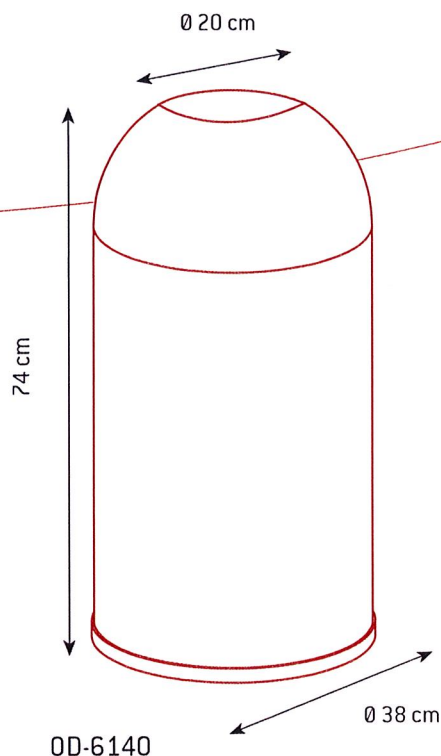

Technical Sheet OD-6140

WASTE SEPARATION OPEN DOME RECEPTACLES