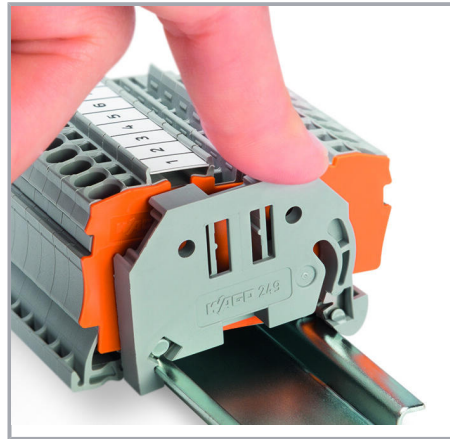

That's it!

Subject to changes. Please also observe the further product documentation!