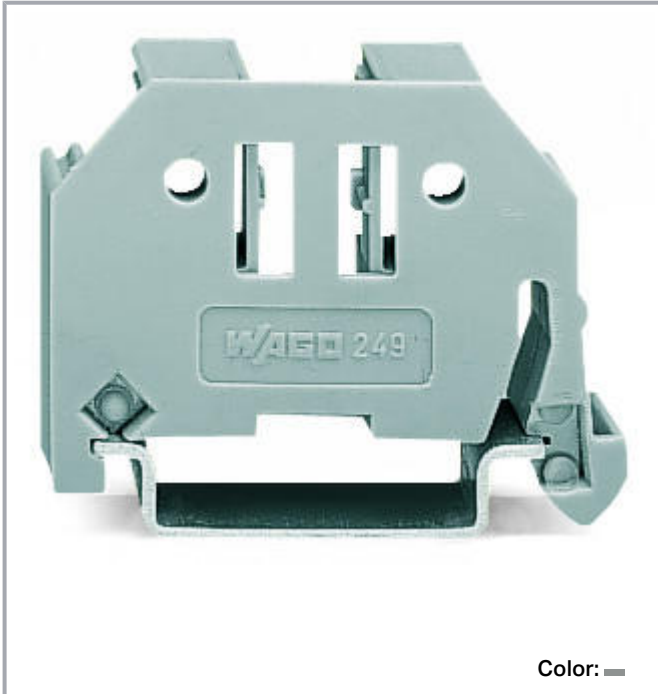

Data sheet | Item number: 249-117

Screwless end stop; 10 mm wide; for DIN-rail 35 x 15 and 35 x 7.5; gray

www.wago.com/249-117

Item description

Note:

Snap on – that's it!

Assembling the new WAGO screwless end stop is as simple and quick as snapping a WAGO rail-mount terminal block onto the rail.

Tool free!

A tool-free design allows rail-mount terminal blocks to be safely and economically secured against any movement on all DIN-35 rails per DIN EN 60715 (35 x 7.5 mm; 35 x 15 mm).

Entirely without screws!

The "secret" to a perfect fit lies in the two small clamping plates which keep the end stop in position, even if the rails are mounted vertically.

Simply snap on – that's it!

In addition, costs are significantly reduced when using large numbers of end stops.

Data

Technical data

Main product function	Mounting accessories
Mounting type	DIN-35 rail

Physical data

Width	10 mm / 0.394 inch
Height from upper-edge of DIN-rail	28.2 mm / 1.11 inch
Depth	45 mm / 1.772 inch