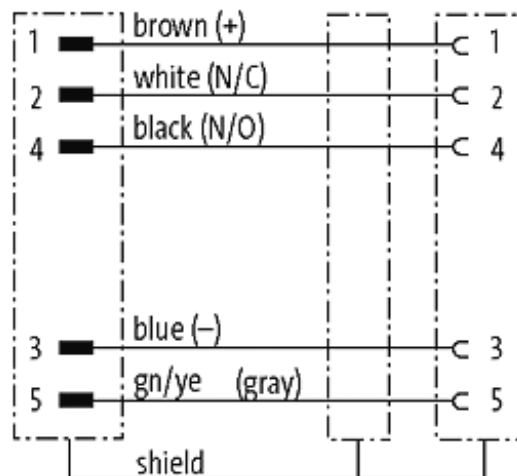

M12 MALE 0° / M12 FEMALE 0° SHIELDED

PUR 5X0.34 shielded GRAY, UL/CSA, drag ch 1.5m

Male straight to female straight
M12 - M12, 5-pole
shielded

Plastic housings with good resistance against chemicals and oils. The resistance to aggressive media should be individually tested for your application. Further details on request. Further cable lengths on request.

[Link to Product](#)

Illustration

Male

Female

Product may differ from Image