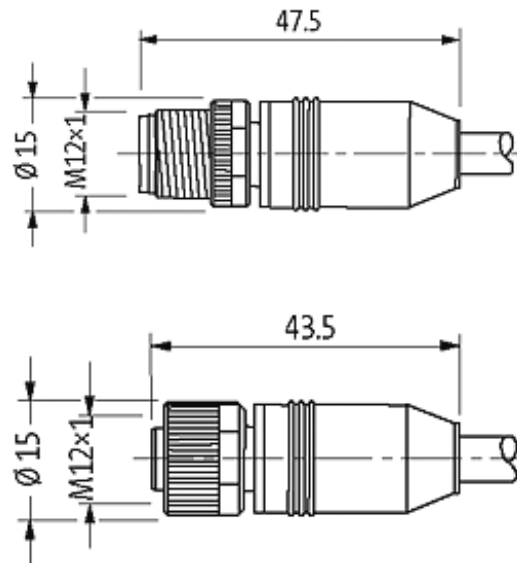

M12 MALE 0° / M12 FEMALE 0° SHIELDED

PUR 5X0.34 shielded GRAY, UL/CSA, drag ch 1.5m

Male straight to female straight
M12 - M12, 5-pole
shielded

Plastic housings with good resistance against chemicals and oils. The resistance to aggressive media should be individually tested for your application. Further details on request. Further cable lengths on request.

[Link to Product](#)

Illustration

Male

Female

Product may differ from Image