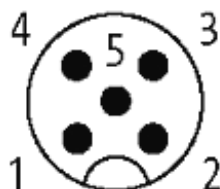

M12 MALE 0° / M12 FEMALE 0° SHIELDED

PUR 5X0.34 shielded GRAY, UL/CSA, drag ch 1.5m

Male straight to female straight
M12 - M12, 5-pole
shielded

Plastic housings with good resistance against chemicals and oils. The resistance to aggressive media should be individually tested for your application. Further details on request. Further cable lengths on request.

[Link to Product](#)

Illustration

Male

Female

Product may differ from Image