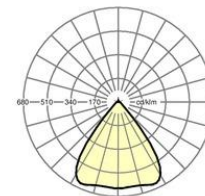

ηLB	100 %
lm/W	148
Φ ↓/↑	98 % / 2 %
UGR q/l	17.8 / 18.1
BAP	65° < 3000cd/m²