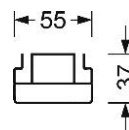

## Lighting technology

Individual.Lens.Optic-direct narrow/wide distribution  
SDGSOTB LED 6000 lm 840

ηLB	100 %
lm/W	148
Φ ↓/↑	98 % / 2 %
UGR q/l	17.8 / 18.1
BAP	65° < 3000cd/m²

Quick-fit mounting system Device mount IP 54; Device mount made of galvanised, profiled sheet steel, surface coated with polyester resin enamel. Toolless fastening with two integrated pressure locks. Lighttechnical element with transparent seal, end faces made of plastic, all-round closed seal to mounting rail. Housing colour traffic white RAL 9016; Direct, open light distribution, individual. lens. optic made of polycarbonate. Heat-resistant cables including fixed 5-pole rapid installation plug connector with tool-less phase pre-selection and locating finger.

Dimensions LxWxH/DxH (mm): 1531 x 55 x 37  
Configuration: Lamps integrated: LED, Light colour 840/neutral white (4000K), Colour rendering Ra>80; LED service life 50000h L80/B10  
Luminaire luminous flux (lm): 6000  
lm/W: 148  
Operating device: Electronic driver DALI (1 pcs.)  
System performance (W): 39  
Conditions: Suitable for use in ambient temperatures of -20°C to 40°C  
Certifications: IP 54, protection class I, BAP 65°<3000, F, D, DIN10500/Food, Indoor, CE