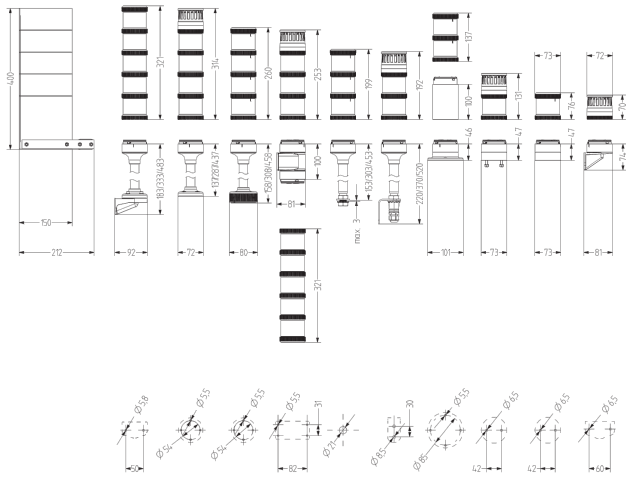

XMR

ORDER NO.

900 582 900

XMR Tube base

- Tube base, complete with aluminium tube and plastic foot for Eco-Modul 70 modular signal towers
- Connection terminal with clamping yoke technology
- High contact reliability and conductivity, even when exposed to vibrations
- High degree of protection IP66, UL 4/4X/13

Technical data

Degree of protection

IP66 & UL Type 4/4x/13