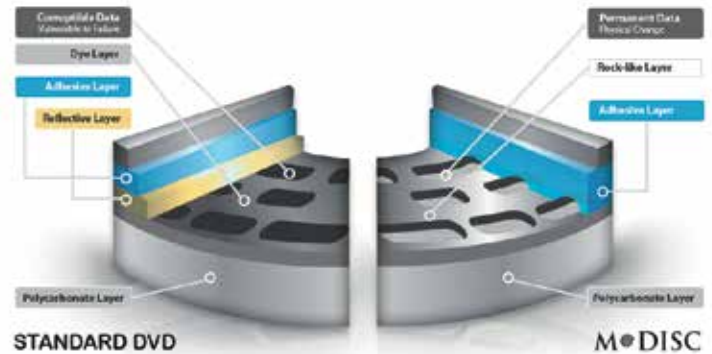

OPTICAL TECHNOLOGY

When drive manufacturers test their products, they use Verbatim media. Its the global No.1 for a reason - guaranteed quality!

M-DISC™ ARCHIVAL DVD R AND BDR

M-Discs have a projected lifetime of several hundred years (based on ISO/IEC 16963 testing) which makes them ideal for storing your most precious documents - files that you simply cannot afford to lose or become damaged. Unlike traditional optical media which utilize dyes, data stored on an M-Disc is engraved on a patented inorganic write layer which will not fade or deteriorate. This unique engraving process renders these archival grade discs practically impervious to environmental exposure, including light, temperature and humidity.

See www.verbatim-europe.com/m-disc for more info.

BLU-RAY

- High capacity for high definition (HD) video or long-term archiving
- Dual layer (DL) discs with two recording layers for 50GB storage
- BD-R XL - three recording layers for 100GB storage