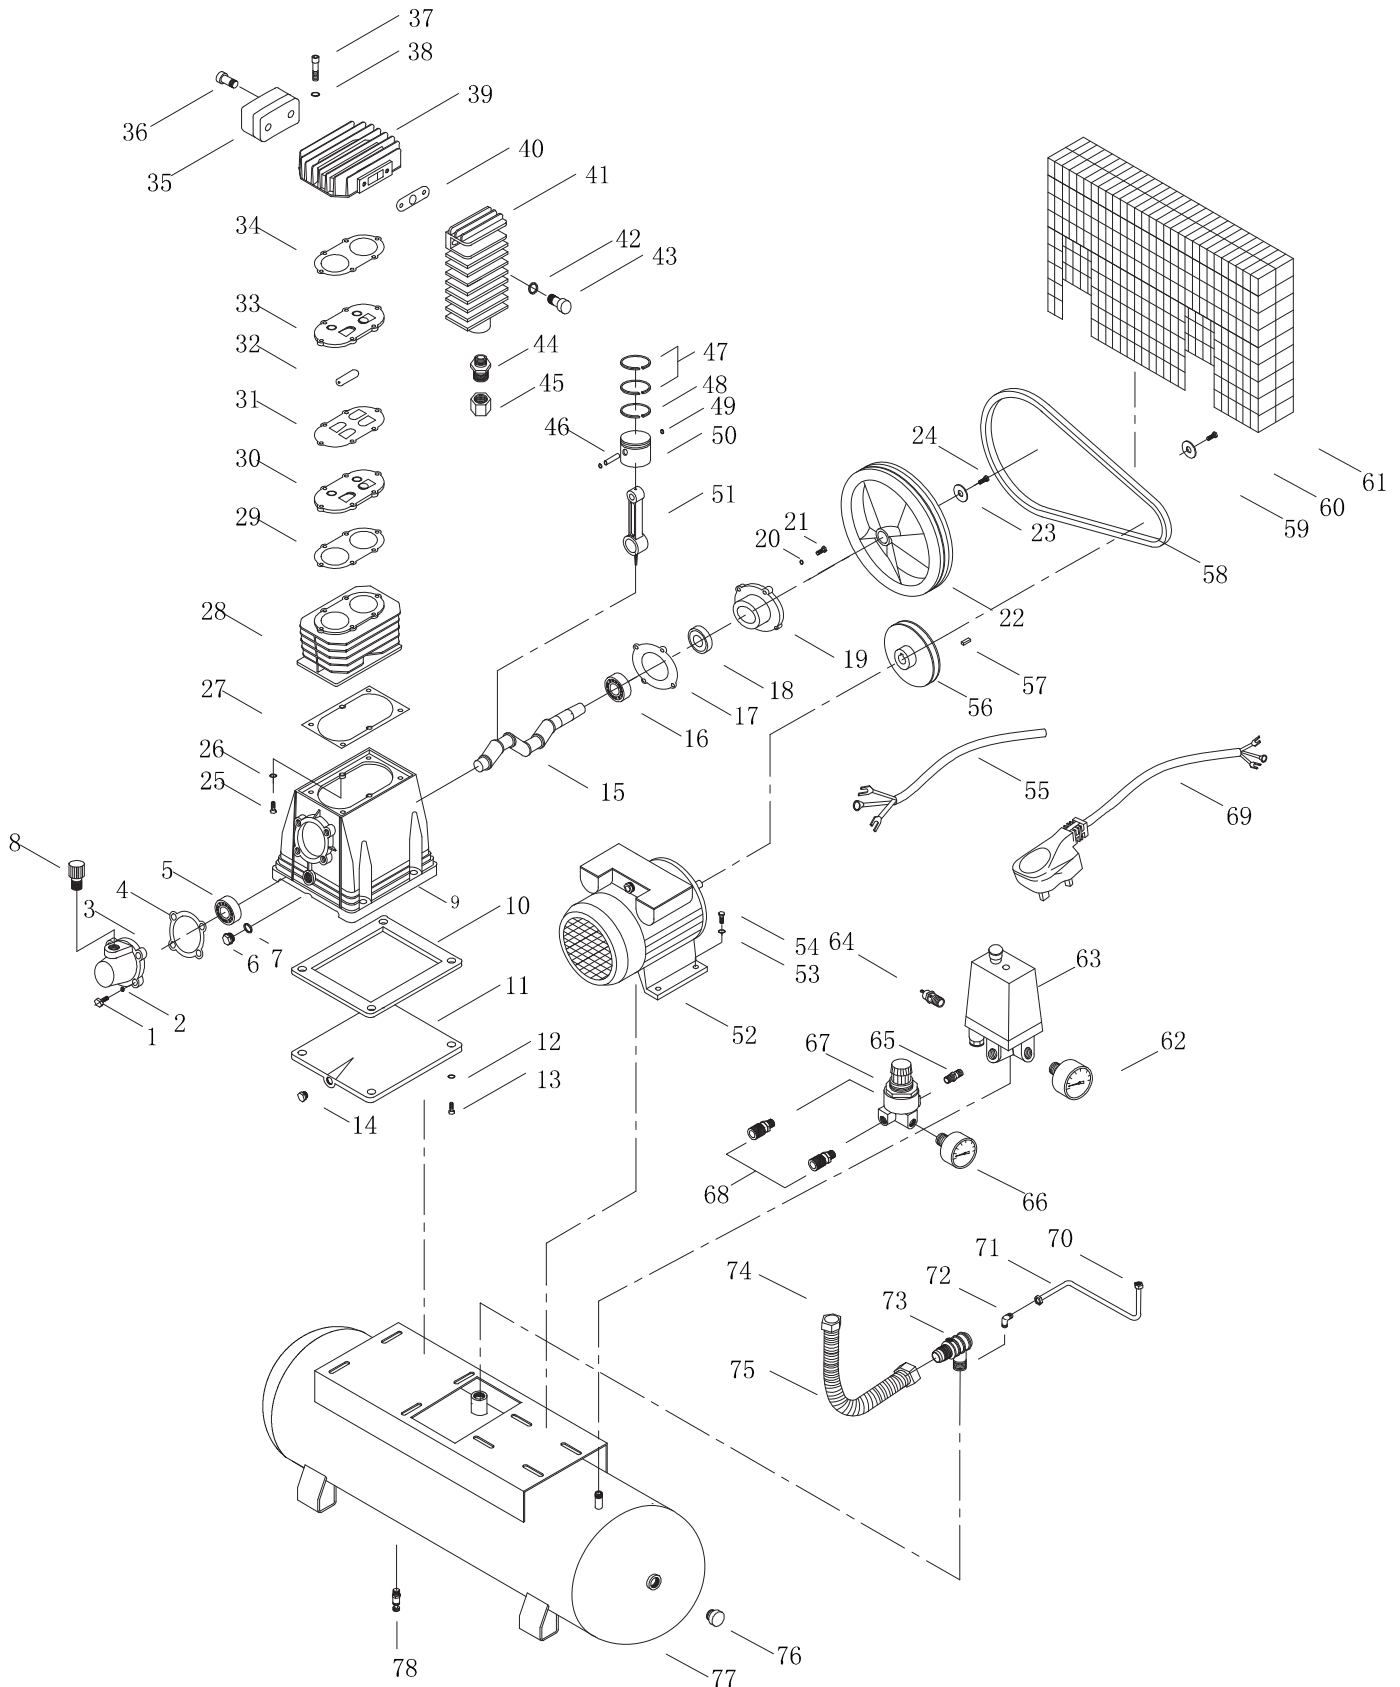

230V 200L STATIONARY BELT DRIVEN **COMPRESSOR**

55313 - DA200/369S SPARE PARTS DRAWING

230V 200L STATIONARY BELT DRIVEN **COMPRESSOR**

55313 - DA200/369S SPARE PARTS LISTING

KEY No.	PART No.	STOCK No.	DESCRIPTION
1	CDA200/369S-01	70712	Screw
2	CDA200/369S-02	70827	Washer
3	CDA200/369S-03	70868	Rear Pump Housing
4	CDA200/369S-04	70869	Cover Gasket
5	CDA200/369S-05	70890	Bearing
6	CDA200/369S-06	70933	Vial
7	CDA200/369S-07	70997	Gasket
8	CDA200/369S-08	71042	Breather Bung
9	CDA200/369S-09	71078	Crankcase
10	CDA200/369S-10	71085	Gasket
11	CDA200/369S-11	71101	Base plate
12	CDA200/369S-12	71168	Washer
13	CDA200/369S-13	71194	Screw
14	CDA200/369S-14	71229	Drain Bung
15	CDA200/369S-15	71230	Crankshaft
16	CDA200/369S-16	71252	Bearing
17	CDA200/369S-17	71273	Gasket
18	CDA200/369S-18	71356	Oil Seal
19	CDA200/369S-19	71390	Plate
20	CDA200/369S-20	71914	Washer
21	CDA200/369S-21	71939	Screw
22	CDA200/369S-22	71941	Flywheel
23	CDA200/369S-23	71942	Washer
24	CDA200/369S-24	71945	Screw
25	CDA200/369S-25	71946	Screw
26	CDA200/369S-26	71947	Washer
27	CDA200/369S-27	71948	Gasket
28	CDA200/369S-28	71949	Cylinder Block
29	CDA200/369S-29	71950	Gasket
30	CDA200/369S-30	71952	Valve
31	CDA200/369S-31	71954	Gasket
32	CDA200/369S-32	71956	Valve Blade
33	CDA200/369S-33	71962	Valve Plate
34	CDA200/369S-34	72111	Head Gasket
35	CDA200/369S-35	72130	Air Filter
36	CDA200/369S-36	72131	Screw
37	CDA200/369S-37	72135	Screw
38	CDA200/369S-38	72140	Washer
39	CDA200/369S-39	72226	Cylinder Head
40	CDA200/369S-40	72234	Cooling Gasket