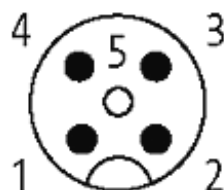

**M12 MALE 90° / M12 FEMALE 0°**

PVC 4X0.34 black 3m

Male 90° to female straight

M12 - M12, 4-pole

Art.-No. 7005 - M12 Lite - (plastic hexagonal screw) on request

Plastic housings with good resistance against chemicals and oils. The resistance to aggressive media should be individually tested for your application. Further details on request. Further cable lengths on request.

[Link to Product](#)**Illustration**

Male

Female

Product may differ from Image

The information in this brochure has been compiled with the utmost care.

Liability for the correctness completeness and topicality of the information is restricted to gross negligence. Version: 05/15

|                            |                |
|----------------------------|----------------|
| Outer diameter             | approx. 5.0 mm |
| Bend radius (fixed)        | 5 × outer Ø    |
| Bend radius (moving)       | 10 × outer Ø   |
| Temperature range (fixed)  | -30...+80 °C   |
| Temperature range (mobile) | -5...+80 °C    |