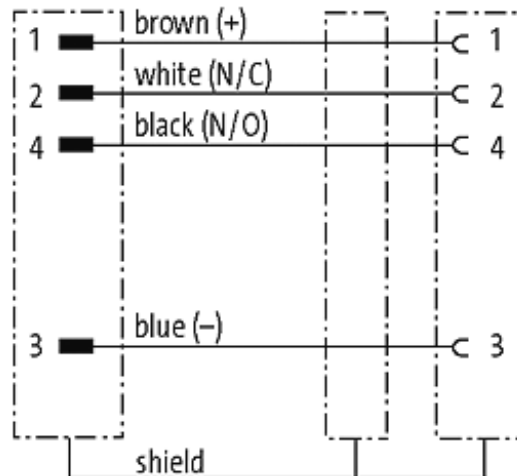

**M12 MALE 0° / M12 FEMALE 90° SHIELDED**

PUR 4X0.34 shielded black UL/CSA, drag ch 1m

Male straight to female 90°  
M12 - M12, 4-pole  
shielded

Plastic housings with good resistance against chemicals and oils. The resistance to aggressive media should be individually tested for your application. Further details on request. Further cable lengths on request.

**[Link to Product](#)****Illustration**

Male

Female

Product may differ from Image