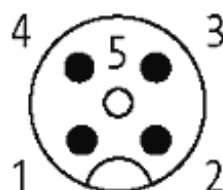

**M12 MALE 0° / M12 FEMALE 90° SHIELDED**

PUR 4X0.34 shielded black UL/CSA, drag ch 1m

Male straight to female 90°  
M12 - M12, 4-pole  
shielded

Plastic housings with good resistance against chemicals and oils. The resistance to aggressive media should be individually tested for your application. Further details on request. Further cable lengths on request.

**[Link to Product](#)****Illustration**

Male

Female

Product may differ from Image