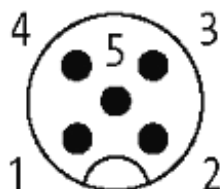

M12 male 0° / M12 female 0° shielded

PUR 5x0.34 shielded gy UL/CSA+drag chain 15m

Male straight to female straight
M12 - M12, 5-pole
shielded

Plastic housings with good resistance against chemicals and oils. The resistance to aggressive media should be individually tested for your application. Further details on request. Further cable lengths on request.

[Link to Product](#)

Illustration

Male

Female

Product may differ from Image