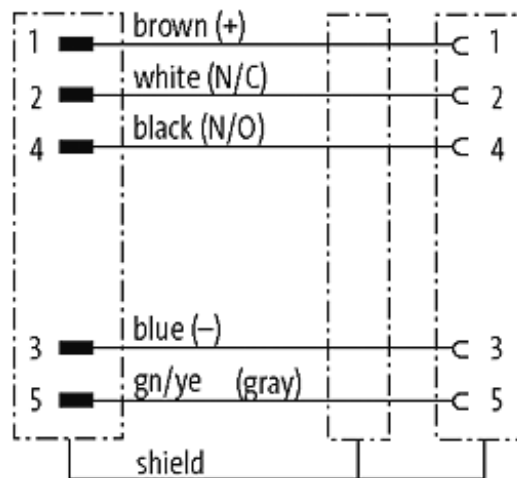

M12 male 0° / M12 female 0° shielded

PUR 5x0.34 shielded gy UL/CSA+drag chain 15m

Male straight to female straight
M12 - M12, 5-pole
shielded

Plastic housings with good resistance against chemicals and oils. The resistance to aggressive media should be individually tested for your application. Further details on request. Further cable lengths on request.

[Link to Product](#)

Illustration

Male

Female

Product may differ from Image