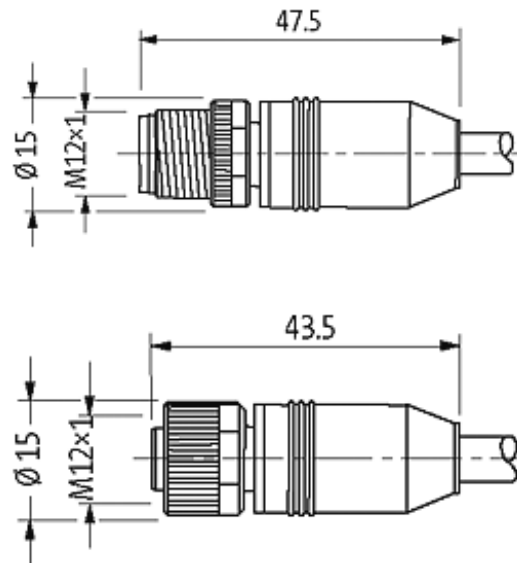

M12 male 0° / M12 female 0° shielded

PUR 5x0.34 shielded gy UL/CSA+drag chain 15m

Male straight to female straight
M12 - M12, 5-pole
shielded

Plastic housings with good resistance against chemicals and oils. The resistance to aggressive media should be individually tested for your application. Further details on request. Further cable lengths on request.

[Link to Product](#)

Illustration

Male

Female

Product may differ from Image