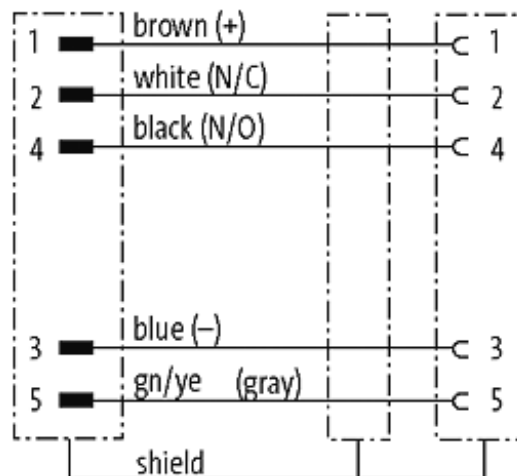

M12 MALE 0° / M12 FEMALE 0° SHIELDED

PUR 5X0.34 shielded bk UL/CSA, drag ch 0.6m

Male straight to female straight
M12 - M12, 5-pole
shielded

Plastic housings with good resistance against chemicals and oils. The resistance to aggressive media should be individually tested for your application. Further details on request. Further cable lengths on request.

[Link to Product](#)

Illustration

Male

Female

Product may differ from Image