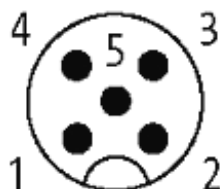

M12 MALE 0° / M12 FEMALE 0° SHIELDED

PUR 5X0.34 shielded bk UL/CSA, drag ch 0.6m

Male straight to female straight
M12 - M12, 5-pole
shielded

Plastic housings with good resistance against chemicals and oils. The resistance to aggressive media should be individually tested for your application. Further details on request. Further cable lengths on request.

[Link to Product](#)

Illustration

Male

Female

Product may differ from Image