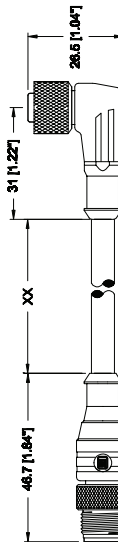

M12-Round-Plug Connector, Double-Ended Cordsets,

RST-RKT | RST-RKWT

3-, 4-, 5-, and 8-Poles

Actuator/sensor cordset, double-ended, M12, 3-, 4-, 5- and 8-poles, male straight to female straight connector with self-locking thread and molded cable.

RST-RKT

Actuator/sensor cordset, double-ended, M12, 3-, 4-, 5- and 8-poles, male straight to female 90° connector with self-locking thread and molded cable.

RST-RKWT

Pin Assignments

M12

3 poles

4 poles

5 poles

Cable Specifications

Cable No.	Outer Jacket	Conductor Size	Jacket Color	OD
659	PVC	22 AWG	Gray	.190" (4.82 mm)
646	PVC	22 AWG	Gray	.190" (4.82 mm)
647	PVC	22 AWG	Gray	.212" (5.38 mm)
661	PVC	24 AWG	Gray	.232" (5.89 mm)

Part Number	Pins	Standard Cable Lengths	Characteristics
RST 3-RKT 4-3-659/...M	3	0.3M / 0.6M / 1.5M / 1M / 2M / 5M / 10M	 
RST 4-RKT 4-646/...M	4	0.3M / 0.6M / 1.5M / 1M / 2M / 3M / 5M / 6M / 10M / 12M	 
RST 5-RKT 5-647/...M	5	0.3M / 0.6M / 1M / 2M / 5M / 10M	 
RST 8-RKT 8-661/...M	8	0.3M / 0.6M / 1M / 2M / 5M / 10M	 
RST 3-RKWT 4-3-659/...M	3	0.3M / 0.6M / 1.5M / 1M / 2M / 5M / 10M	 
RST 4-RKWT 4-646/...M	4	0.3M / 0.5M / 0.6M / 1.5M / 1M / 2M / 5M / 10M	 
RST 5-RKWT 5-647/...M	5	0.3M / 0.6M / 1M / 2M / 5M / 10M	 
RST 8-RKWT 8-661/...M	8	0.3M / 0.6M / 1M / 2M / 5M / 10M	