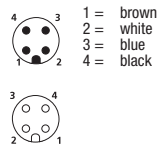

RST-RKT

Actuator/sensor cordset, double-ended, M12, 3-, 4-, 5- and 8-poles, male straight to female 90° connector with self-locking thread and molded cable.

RST-RKWT

Pin Assignments

M12

3 poles

4 poles

5 poles

Part Number	Pins	Standard Cable Lengths	Characteristics
RST 3-RKT 4-3-659/...M	3	0.3M / 0.6M / 1.5M / 1M / 2M / 5M / 10M	 
RST 4-RKT 4-646/...M	4	0.3M / 0.6M / 1.5M / 1M / 2M / 3M / 5M / 6M / 10M / 12M	 
RST 5-RKT 5-647/...M	5	0.3M / 0.6M / 1M / 2M / 5M / 10M	 
RST 8-RKT 8-661/...M	8	0.3M / 0.6M / 1M / 2M / 5M / 10M	 
RST 3-RKWT 4-3-659/...M	3	0.3M / 0.6M / 1.5M / 1M / 2M / 5M / 10M	 
RST 4-RKWT 4-646/...M	4	0.3M / 0.5M / 0.6M / 1.5M / 1M / 2M / 5M / 10M	 
RST 5-RKWT 5-647/...M	5	0.3M / 0.6M / 1M / 2M / 5M / 10M	 
RST 8-RKWT 8-661/...M	8	0.3M / 0.6M / 1M / 2M / 5M / 10M	