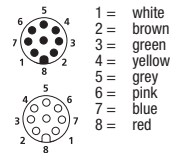

M12-Round-Plug Connector, Double-Ended Cordsets,

RST-RKT | RST-RKWT

3-, 4-, 5-, and 8-Poles

Actuator/sensor cordset, double-ended, M12, 3-, 4-, 5- and 8-poles, male straight to female straight connector with self-locking thread and molded cable.

RST-RKT

Actuator/sensor cordset, double-ended, M12, 3-, 4-, 5- and 8-poles, male straight to female 90° connector with self-locking thread and molded cable.

RST-RKWT

Pin Assignments

M12

3 poles

4 poles

5 poles

8 poles