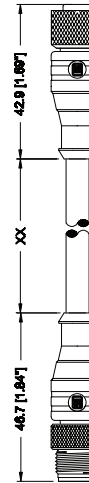

M12-Round-Plug Connector, Double-Ended Cordsets,

RST-RKT | RST-RKWT

3-, 4-, 5-, and 8-Poles

Actuator/sensor cordset, double-ended, M12, 3-, 4-, 5- and 8-poles, male straight to female straight connector with self-locking thread and molded cable.

RST-RKT

Actuator/sensor cordset, double-ended, M12, 3-, 4-, 5- and 8-poles, male straight to female 90° connector with self-locking thread and molded cable.

RST-RKWT

Pin Assignments

M12

3 poles

4 poles

5 poles

Housing / Molded body PUR, translucent gray
 Insert PUR orange
 Contact CuZn, gold-plated
 Coupling nut CuZn, nickel-plated
 O-ring FKM

Electrical

Current rating 3-5 poles 4A
 8 poles 1.5A
 Voltage rating 3-4 poles 250V
 5-8 poles 30V

Part Number	Pins	Standard Cable Lengths	Characteristics
RST 3-RKT 4-3-659/...M	3	0.3M / 0.6M / 1.5M / 1M / 2M / 5M / 10M	 
RST 4-RKT 4-646/...M	4	0.3M / 0.6M / 1.5M / 1M / 2M / 3M / 5M / 6M / 10M / 12M	 
RST 5-RKT 5-647/...M	5	0.3M / 0.6M / 1M / 2M / 5M / 10M	 
RST 8-RKT 8-661/...M	8	0.3M / 0.6M / 1M / 2M / 5M / 10M	 
RST 3-RKWT 4-3-659/...M	3	0.3M / 0.6M / 1.5M / 1M / 2M / 5M / 10M	 
RST 4-RKWT 4-646/...M	4	0.3M / 0.5M / 0.6M / 1.5M / 1M / 2M / 5M / 10M	 
RST 5-RKWT 5-647/...M	5	0.3M / 0.6M / 1M / 2M / 5M / 10M	 
RST 8-RKWT 8-661/...M	8	0.3M / 0.6M / 1M / 2M / 5M / 10M	