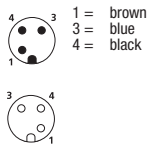

RST-RKT

Actuator/sensor cordset, double-ended, M12, 3-, 4-, 5- and 8-poles, male straight to female 90° connector with self-locking thread and molded cable.

RST-RKWT

Pin Assignments

M12

3 poles

4 poles

5 poles

Part Number	Pins	Standard Cable Lengths	Characteristics
RST 3-RKT 4-3-659/...M	3	0.3M / 0.6M / 1.5M / 1M / 2M / 5M / 10M	 
RST 4-RKT 4-646/...M	4	0.3M / 0.6M / 1.5M / 1M / 2M / 3M / 5M / 6M / 10M / 12M	 
RST 5-RKT 5-647/...M	5	0.3M / 0.6M / 1M / 2M / 5M / 10M	 
RST 8-RKT 8-661/...M	8	0.3M / 0.6M / 1M / 2M / 5M / 10M	 
RST 3-RKWT 4-3-659/...M	3	0.3M / 0.6M / 1.5M / 1M / 2M / 5M / 10M	 
RST 4-RKWT 4-646/...M	4	0.3M / 0.5M / 0.6M / 1.5M / 1M / 2M / 5M / 10M	 
RST 5-RKWT 5-647/...M	5	0.3M / 0.6M / 1M / 2M / 5M / 10M	 
RST 8-RKWT 8-661/...M	8	0.3M / 0.6M / 1M / 2M / 5M / 10M	