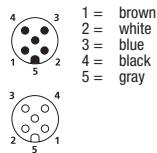

RST-RKT

Actuator/sensor cordset, double-ended, M12, 3-, 4-, 5- and 8-poles, male straight to female 90° connector with self-locking thread and molded cable.

RST-RKWT

Pin Assignments

M12

3 poles

4 poles

5 poles

Part Number	Pins	Standard Cable Lengths	Characteristics
RST 3-RKT 4-3-659/...M	3	0.3M / 0.6M / 1.5M / 1M / 2M / 5M / 10M	 
RST 4-RKT 4-646/...M	4	0.3M / 0.6M / 1.5M / 1M / 2M / 3M / 5M / 6M / 10M / 12M	 
RST 5-RKT 5-647/...M	5	0.3M / 0.6M / 1M / 2M / 5M / 10M	 
RST 8-RKT 8-661/...M	8	0.3M / 0.6M / 1M / 2M / 5M / 10M	 
RST 3-RKWT 4-3-659/...M	3	0.3M / 0.6M / 1.5M / 1M / 2M / 5M / 10M	 
RST 4-RKWT 4-646/...M	4	0.3M / 0.5M / 0.6M / 1.5M / 1M / 2M / 5M / 10M	 
RST 5-RKWT 5-647/...M	5	0.3M / 0.6M / 1M / 2M / 5M / 10M	 
RST 8-RKWT 8-661/...M	8	0.3M / 0.6M / 1M / 2M / 5M / 10M	