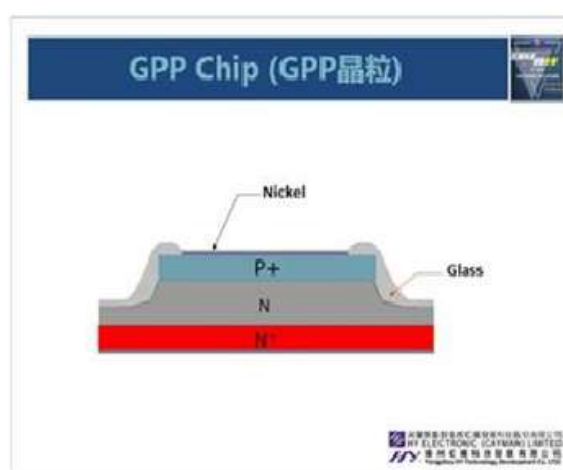

Product Change Notification

End of Life Notification

1. **PCN Number** : PCN100
2. **Product Category** : Transient Voltage Suppressors Diode
3. **Issue Date** : 08/05/2019
4. **Effective Date** : 08/05/2019
5. **LTB Date** : 11/30/2019
6. **LTD Date** : 11/30/2019
7. **Reason For Change** : There is difference in manufacturing process of OJ chip diode and **GPP chip** diode. In **Figure-1** OJ Chip is without GLASS There is a GLASS Covering in the GPP chip -**Figure-2**. Secondly the manufacturing process of OJ diodes includes Etching which is Prohibited in near future because of environmental issues. Although there performance is similar both OJ and GPP products have different manufacturing process and chip structure.

FIGURE-2