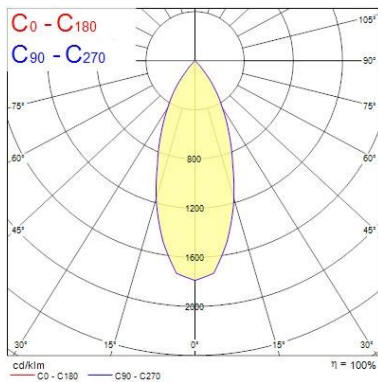

### Optical data

<b>Fixture luminous flux (lm)</b>	1142
<b>Luminaire efficacy (lm/W)</b>	114
<b>LOR (%)</b>	100
<b>Colour temperature (K)</b>	4000
<b>Light colour</b>	Neutral White
<b>CRI (Ra)</b>	90
<b>Colour Variation Initial (SDCM)</b>	SDCM3
<b>Adjustable chromaticity</b>	N
<b>Beam Angle (°)</b>	48
<b>Photobiological Risk Group</b>	RG1

### Physical data

<b>Housing colour</b>	Aluminium
<b>IP rating</b>	IP20
<b>IK rating</b>	IK02
<b>Reflector finish</b>	Black
<b>Nominal Product Width (mm)</b>	72
<b>Nominal Product Height (mm)</b>	64
<b>Cutout Dimensions (W x L in mm or Diameter in mm)</b>	72
<b>Weight (kg)</b>	0.37
<b>Recessed Depth (mm)</b>	64

### PHOTOMETRY

Distance [m]	Cone diameter [m]	E (0°) E (C0)	20.0°
0.5	0.36	2165	3390
1.0	0.73	2042	846
1.5	1.09	908	377
2.0	1.46	511	212
2.5	1.82	327	136
3.0	2.19	227	84

Distance [m] Cone diameter [m] Illuminance [lx]  
 C0 - C180 (Half beam angle: 40.0°)